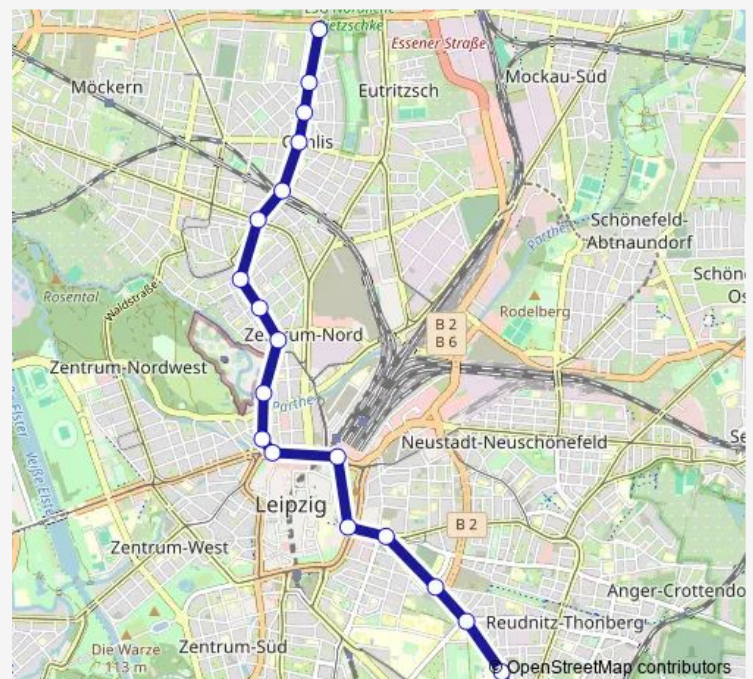

Leipzig, Gohlis, Nord

Route schedule

Leipzig, Technisches Rathaus — Leipzig, Gohlis, Nord

Monday 00:16-23:46

Tuesday 00:16-23:46

Wednesday 00:16-23:46

Thursday 00:16-23:46

Friday 00:16-23:46

Saturday 00:16-23:46

Sunday 00:16-23:46

Route info

Direction: Leipzig, Technisches Rathaus

Stops: 19

Trip Duration: 0 hour 26 min

12 — StN 12

BusMaps

Direction

undefined — undefined

0 stops

[Open route schedule](#)

Route schedule

undefined — undefined

Monday	20:12-23:18
Tuesday	00:55-23:18
Wednesday	00:55-23:18
Thursday	00:55-23:18
Friday	00:55-23:18
Saturday	00:55-23:18
Sunday	00:55

Route info

Direction:

Stops: 0

Trip Duration: – min

Direction

Leipzig, Heiterblick, Teslastr. — Leipzig, Johannisplatz

12 stops

[Open route schedule](#)