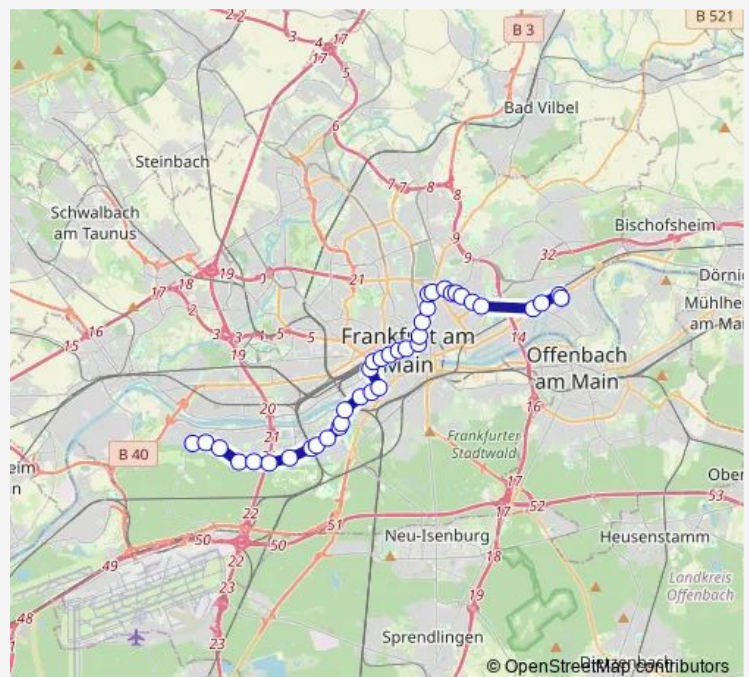

Frankfurt (Main) Hauptbahnhof Südseite

Frankfurt (Main) Baseler Platz

Frankfurt (Main) Stresemannallee/Gartenstraße

Frankfurt (Main) Stresemannallee Bahnhof

Frankfurt (Main) Stresemannallee/Mörfelder Landstr

Frankfurt (Main) Louisa Bahnhof

Route schedule

Frankfurt (Main) Heilbronner Straße — Frankfurt (Main) Louisa Bahnhof

Monday	03:40-04:10
Tuesday	03:40-04:10
Wednesday	03:40-04:10
Thursday	03:40-04:10
Friday	03:40-04:10
Saturday	04:27-08:43
Sunday	04:27-11:24

Route info

Direction: Frankfurt (Main) Heilbronner Straße

Stops: 8

Trip Duration: 0 hour 12 min

Direction

Frankfurt (Main) Rheinlandstraße — Frankfurt (Main) Neu-Isenburg Stadtgrenze

38 stops

[Open route schedule](#)