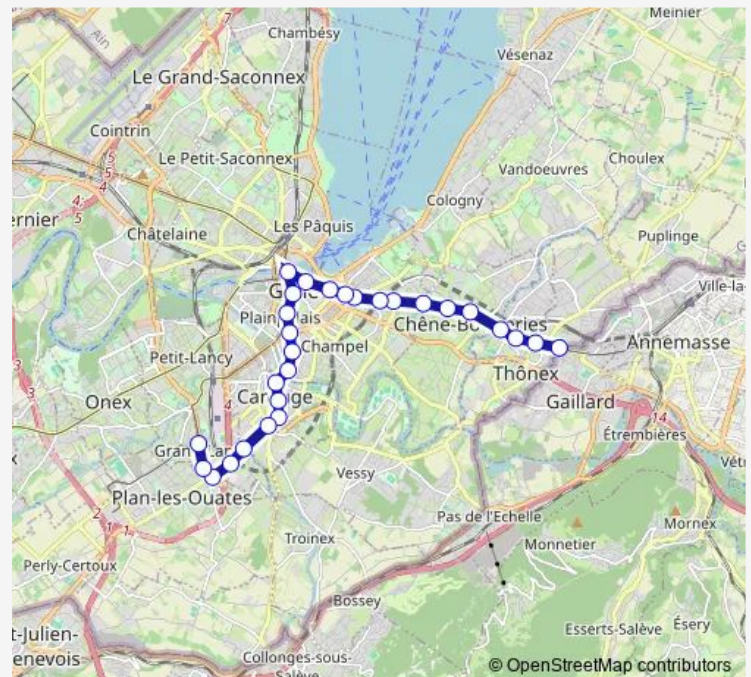

Saturday 25:25-02:45⁺¹

Sunday —

Route info

Direction: Grand-Lancy, Palettes

Stops: 29

Trip Duration: 0 hour 37 min

Genève, Amandolier

Chêne-Bougeries, Grange-Canal