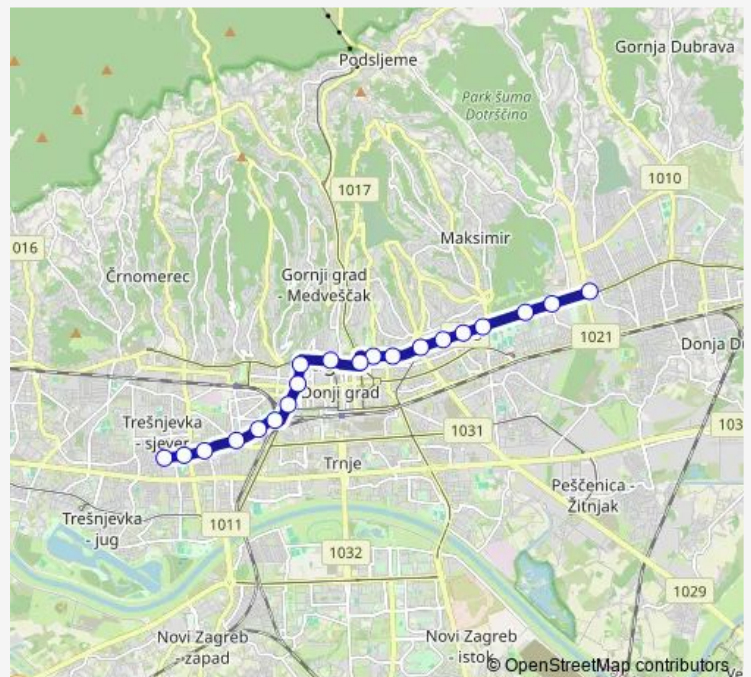

Ravnice

Dubrava

Route schedule

Ljubljana — Dubrava

Monday	03:55-23:26
Tuesday	03:55-23:26
Wednesday	03:55-23:26
Thursday	03:55-23:26
Friday	03:55-23:26
Saturday	04:02-23:20
Sunday	05:02-23:16

Route info

Direction: Ljubljana

Stops: 20

Trip Duration: 0 hour 39 min

12 — Ljubljana -Dubrava

Direction

Dubrava — Ljubljana

20 stops

[Open route schedule](#)

Dubrava

Nehajska

Selska

Ljubljana

Route schedule

Dubrava — Ljubljana

Monday	04:39-00:11 ⁺¹
Tuesday	04:39-00:11 ⁺¹
Wednesday	04:39-00:11 ⁺¹
Thursday	04:39-00:11 ⁺¹
Friday	04:39-00:11 ⁺¹
Saturday	04:46-00:04 ⁺¹
Sunday	05:46-24:00

Route info

Direction: Dubrava

Stops: 20

Trip Duration: 0 hour 40 min

12 Tram time schedules and route maps are available in an offline PDF at busmaps.com. Use the busmaps.com website to see live bus times, train schedule or subway schedule, and step-by-step directions for all public transit in Zagreb