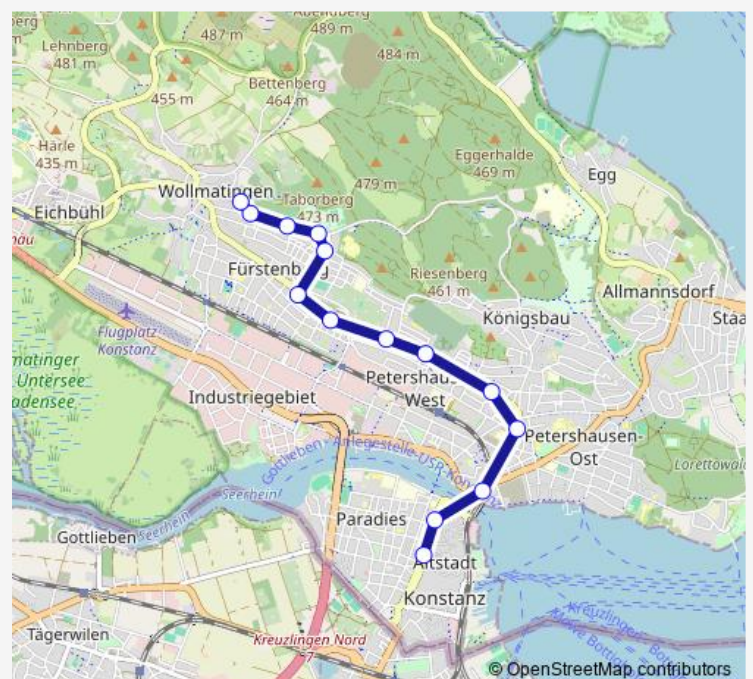

Tuesday —

Wednesday —

Thursday 07:43-19:43

Friday 07:43-19:43

Saturday —

Sunday 07:43-19:43

Route info

Direction: Wollmatingen Radolfzeller Str.

Stops: 15

Trip Duration: 0 hour 17 min

Direction

Konstanz Stephansschule — Wollmatingen Urisberg

14 stops

[Open route schedule](#)

Konstanz Stephansschule

Konstanz Laube/Niederburg

Friday 06:22-19:42

Saturday 07:02-13:42

Sunday —

Route info

Direction: Wollmatingen Urisberg

Stops: 13

Trip Duration: 0 hour 16 min

Direction

Thursday 08:01-20:01

Friday 08:01-20:01

Saturday —

Sunday 08:01-20:01

Route info

Direction: Konstanz Stephansschule

Stops: 16

Trip Duration: 0 hour 18 min