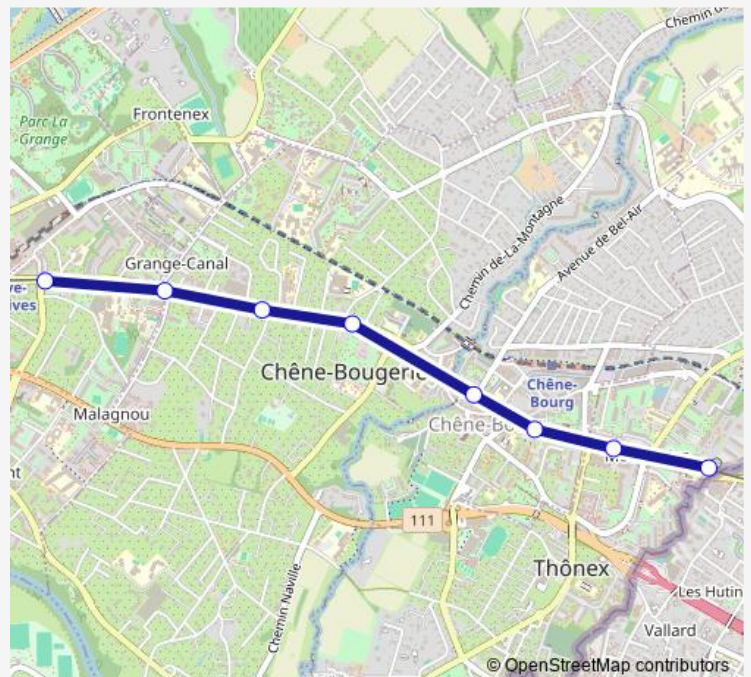

### Route schedule

Thônex, Moillesulaz — Genève, Amandolier

Monday	—
Tuesday	—
Wednesday	—
Thursday	—
Friday	—
Saturday	—
Sunday	14:29

### Route info

Direction: Thônex, Moillesulaz

Stops: 8

Trip Duration: 0 hour 10 min

## Direction

Thônex, Moillesulaz — Genève, Amandolier

8 stops

[Open route schedule](#)

Thônex, Moillesulaz

Thônex, Graveson

Chêne-Bourg, Peillonex

Chêne-Bourg, Place Favre