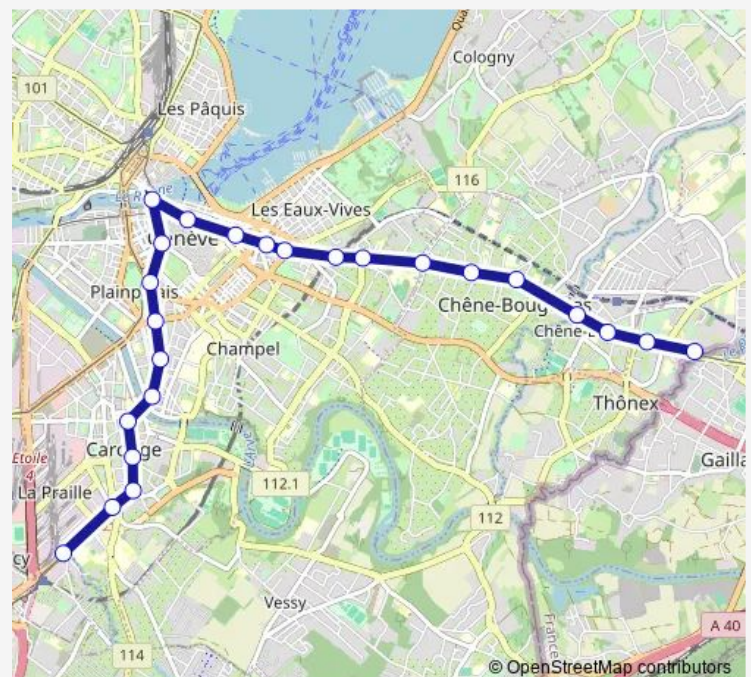

Genève, Rive

Genève, Terrassière

Genève, Villereuse

Genève-Eaux-Vives, gare

Genève, Amandolier

Chêne-Bougeries, Grange-Canal

Chêne-Bougeries, Grangettes

Chêne-Bougeries, Grange-Falquet

Saturday 04:02-04:17

Sunday 04:26

Route info

Direction: Grand-Lancy, De-Staël

Stops: 24

Trip Duration: 0 hour 31 min

Chêne-Bourg, Peillonex

Thônex, Graveson

Thônex, Moillesulaz

Direction

Grand-Lancy, De-Staël — Thônex, Moillesulaz

24 stops

[Open route schedule](#)

Grand-Lancy, De-Staël

Carouge GE, Rondeau

Carouge GE, Ancienne

Tuesday 06:43

Wednesday 06:43

Thursday 06:43

Friday 06:43

Saturday —

Sunday —

Route info

Direction: Grand-Lancy, De-Staël