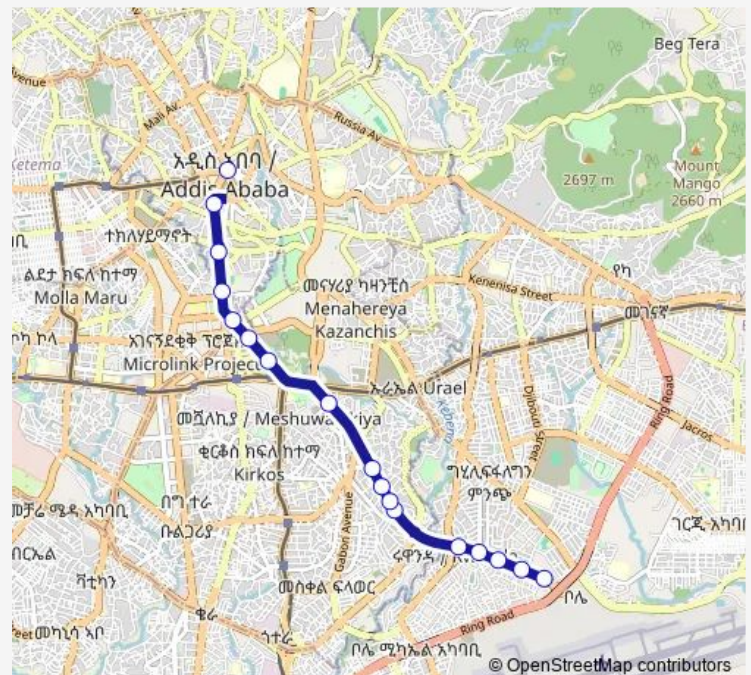

### Route schedule

Bole Bridge — Piassa Arada

Monday	06:00
Tuesday	06:00
Wednesday	06:00
Thursday	06:00
Friday	06:00
Saturday	06:00
Sunday	06:00

### Route info

Direction: Bole Bridge

Stops: 17

Trip Duration: 0 hour 55 min

SH099 — Piassa Arada ↔ Bole Bridge

## Direction

Piassa Arada — Bole Bridge

12 stops

[Open route schedule](#)

Piassa Arada

Piassa Arada

Piassa (Downtown Cafe)

Tewodros Square