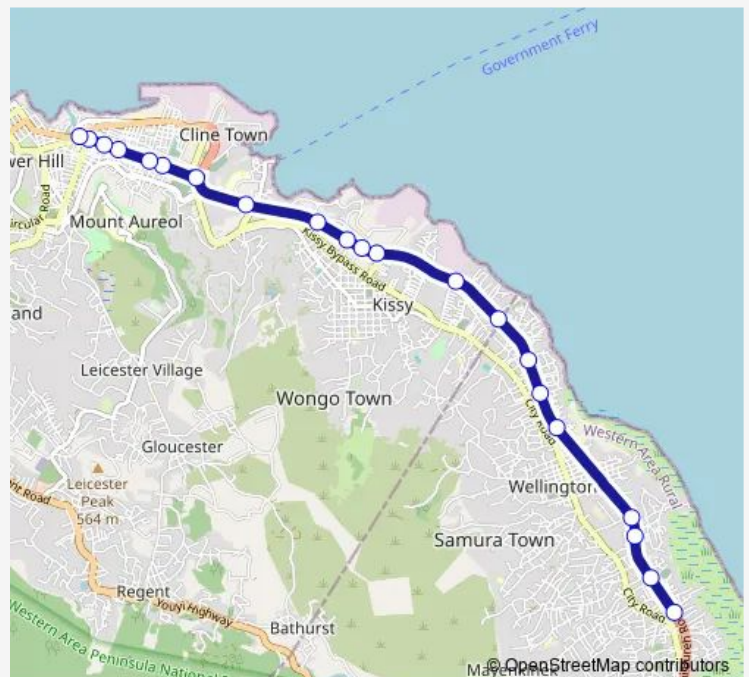

Congo Water Street

Mission

Central Mosque

Brama Lane

Texaco

Shell Filling Station

Taylor Street

Sarrola Hospital Junction

Elina

Ferry Junction

Ungun

Dan Street

Savage Square

Patton Street

Bombay Street

Mountain Cut

Eastern Police

Route schedule

Foamex — Eastern Police

Monday 08:52-19:07

Tuesday 08:52-19:07

Wednesday 08:52-19:07

Thursday 08:52-19:07

Friday 08:52-19:07

Saturday 14:32

Sunday 14:32

Route info

Direction: Foamex

Stops: 21

Trip Duration: 0 hour 51 min

Calabatown to Annie Walsh Gate

Communal Taxi Service time schedules and route maps are available in an offline PDF at busmaps.com. Use the busmaps.com website to see live bus times, train schedule or subway schedule, and step-by-step directions for all public transit in Freetown