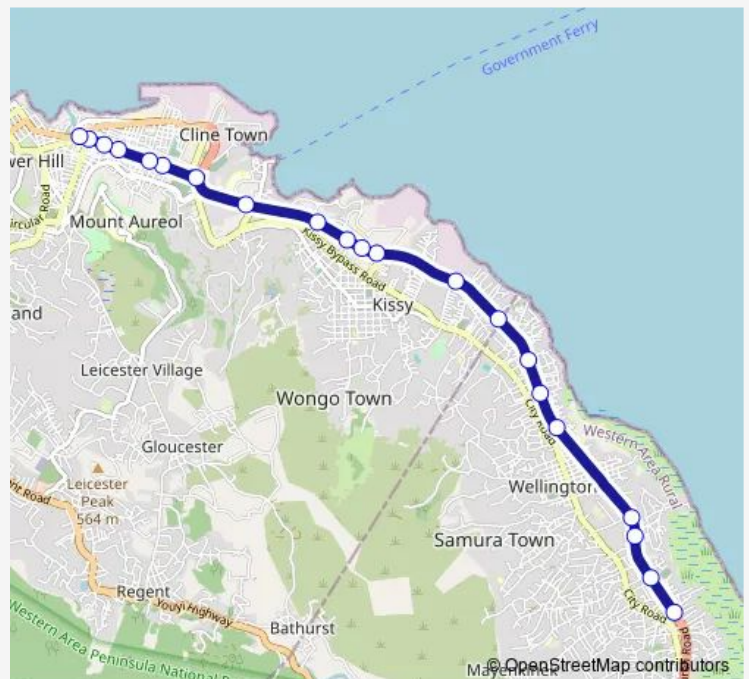

Congo Water Street

Mission

Central Mosque

Brama Lane

Texaco

Shell Filling Station

Taylor Street

Sarrola Hospital Junction

Elina

Ferry Junction

Ungun

Dan Street

Savage Square

Patton Street

Bombay Street

Mountain Cut

Eastern Police

Route schedule

Foamex — Eastern Police

Monday 08:52-19:07

Tuesday 08:52-19:07

Wednesday 08:52-19:07

Thursday 08:52-19:07

Friday 08:52-19:07

Saturday 14:32

Sunday 14:32

Route info

Direction: Foamex

Stops: 21

Trip Duration: 0 hour 51 min

Calabatown to Annie Walsh Gate

Communal Taxi Service time schedules and route maps are available in an offline PDF at busmaps.com. Use the busmaps.com website to see live bus times, train schedule or subway schedule, and step-by-step directions for all public transit in Freetown