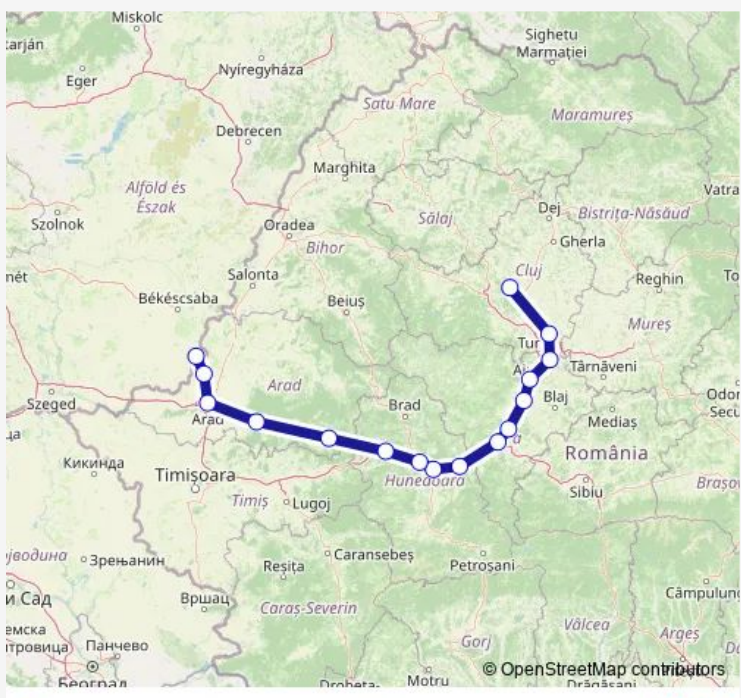

Rail IR: Cluj Napoca - Lokoshaza
 IR: Cluj Napoca - Câmpia Turzii - Războieni - Aiud Hm. - Teiuș - Alba Iulia - Vințu de Jos - Orăștie - Simeria - Deva - Ilia - Săvârșin - Radna - Arad - Curtici - Lokoshaza

[Go to website](#)

Direction
 Cluj Napoca — Lokoshaza

16 stops

[Open route schedule](#)

- Cluj Napoca
- Câmpia Turzii
- Războieni
- Aiud Hm.
- Teiuș
- Alba Iulia
- Vințu de Jos
- Orăștie
- Simeria
- Deva
- Ilia
- Săvârșin
- Radna
- Arad
- Curtici
- Lokoshaza

Route schedule
 Cluj Napoca — Lokoshaza

Monday	08:45
Tuesday	08:45
Wednesday	08:45
Thursday	08:45
Friday	08:45
Saturday	08:45
Sunday	08:45

Route info

Direction: Cluj Napoca

Stops: 16

Trip Duration: 6 hour 59 min

IR: Cluj Napoca - Lokoshaza Rail time schedules and route maps are available in an offline PDF at busmaps.com. Use the busmaps.com website to see live bus times, train schedule or subway schedule, and step-by-step directions for all public transit in Simeria