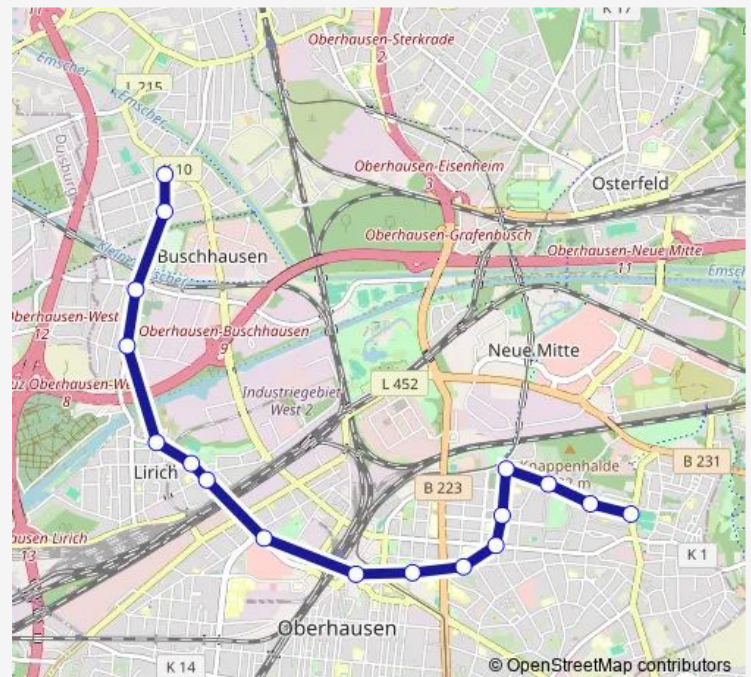

Oberhausen Uhlandplatz

Oberhausen Brücktorstr.

Oberhausen Bertha v.S. Gymn.

Oberhausen Liebknechtstr.

Oberhausen Ev. Krankenhaus

Oberhausen Rathaus

Oberhausen Hbf

OB Bero-Zentrum

Oberhausen Wilmsstr.

Oberhausen Wickstr.

Oberhausen Concordiaplatz

Oberhausen Hagelkreuzstr.

Oberhausen Westmarkstr.

Oberhausen Bachstr.

OB Buschhausen Mitte

Route schedule

Oberhausen Königsberger Str. — OB Buschhausen Mitte

Monday 13:26

Tuesday 13:26

Wednesday 13:26

Thursday 13:26

Friday 13:26

Saturday —

Sunday —

Route info

Direction: Oberhausen Königsberger Str.

Stops: 17

Trip Duration: 0 hour 27 min

E443

E443 Bus time schedules and route maps are available in an offline PDF at busmaps.com. Use the busmaps.com website to see live bus times, train schedule or subway schedule, and step-by-step directions for all public transit in Oberhausen