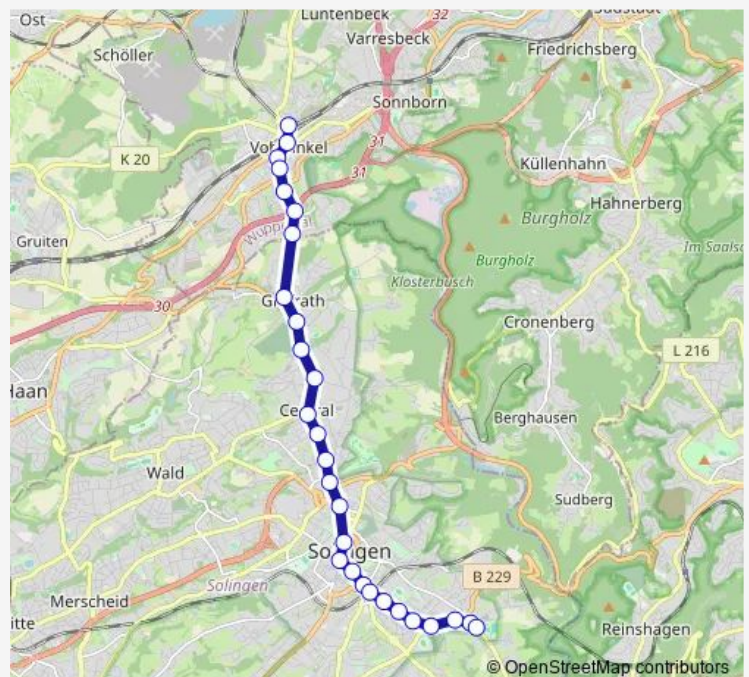

Solingen Entenpfuhl

Solingen Werwolf

Solingen Bahnhof Mitte

Route schedule

Wuppertal Vohwinkel Bf — Solingen Schleife Krahenhöhe

Monday 23:30-01:09⁺¹

Tuesday 23:30-01:09⁺¹

Wednesday 23:30-01:09⁺¹

Thursday 23:30-01:09⁺¹

Friday 23:30-02:09⁺¹

Saturday 03:09-02:09⁺¹

Sunday 03:09-01:09⁺¹

Route info

Direction: Wuppertal Vohwinkel Bf

Stops: 28

Trip Duration: 0 hour 31 min

■ Ne23

Solingen Felder Straße

Solingen Bülowstraße

Solingen Dorp

Solingen Ritterstraße

Solingen Schule Krahenhöhe

Solingen Krahenhöhe

Solingen Schleife Krahenhöhe

Route info

Direction: Solingen Gr.-Wilh.-Pl.

Stops: 25

Trip Duration: 0 hour 28 min

Direction

Solingen Schleife Krahenhöhe — Solingen Gr.-Wilh.-Pl.

11 stops

[Open route schedule](#)