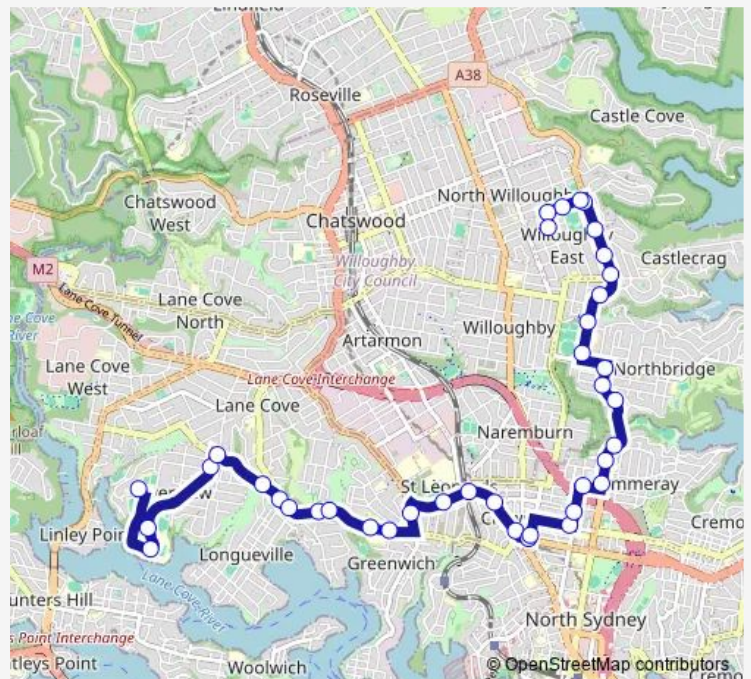

School Bus 690w St. Ignatius, Riverview to East Willoughby

[Go to website](#)

Direction

St Ignatius' College, School Grounds, Regis Dr — Willoughby Bus Depot, Stan St

39 stops

[Open route schedule](#)

- St Ignatius' College, School Grounds, Regis Dr
- St Ignatius' College, School Grounds, Ramsay Hall
- St Ignatius' College, School Grounds, St John House
- Marjorie York Park, Tambourine Bay Rd
- River Rd West At Tambourine Bay Rd
- River Rd West Opp William Edward St
- Northwood Rd Opp Kenneth St
- Northwood Rd At McMahons Rd
- Lane Cove Country Club, River Rd
- Bushland Park, River Rd
- Greenwich Public School, River Rd
- River Rd At St Vincents Rd
- Greenwich Rd At Bellevue Av
- Pacific Hwy Before Reserve Rd
- St Leonards Station, Pacific Hwy, Stand A
- Pacific Hwy After Albany St
- Pacific Hwy Before Falcon St
- Falcon St At Alexander St
- Alexander St After Falcon St
- Ernest St At West St
- West St At Huntington St

Route schedule

St Ignatius' College, School Grounds, Regis Dr — Willoughby Bus Depot, Stan St

Monday	15:45-15:50
Tuesday	15:45-15:50
Wednesday	15:45-15:50
Thursday	15:45-15:50
Friday	15:45-15:50
Saturday	—
Sunday	—

Route info

Direction: St Ignatius' College, School Grounds, Regis Dr

Stops: 39

Trip Duration: 0 hour 37 min

690w — St. Ignatius, Riverview to East Willoughby

Amherst St After West St

Miller St At Abbott St

Miller St Opp Cammeray Public School

Direction: Stan St Opp Willoughby Bus Depot

Stops: 37

Trip Duration: 0 hour 35 min

Greenwich Rd Opp Bellevue Av

Greenwich Rd At Anglo Rd

River Rd Before Stella Vista Pl

River Rd At St Vincents Rd

Greenwich Hospital, River Rd