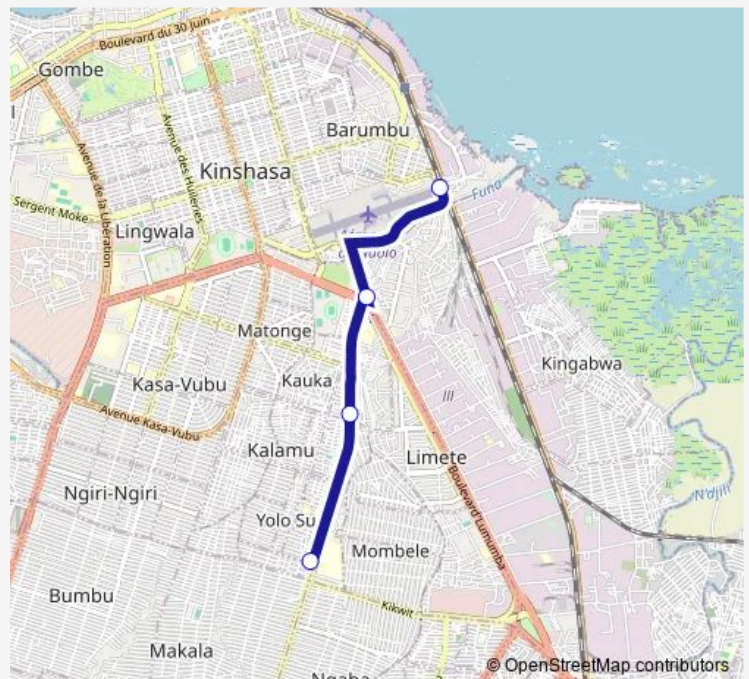

Bus Yolo Ezo_ TO _ Baramoto

[Go to website](#)

Direction

unknown — unknown

4 stops

[Open route schedule](#)

unknown

unknown

Friday 17:03

Saturday —

Sunday —

Route info

Direction: unknown

Stops: 4

Trip Duration: 0 hour 26 min

■ Yolo Ezo_ TO _ Baramoto

Direction

unknown — unknown

3 stops

[Open route schedule](#)

unknown

unknown

unknown

Route schedule