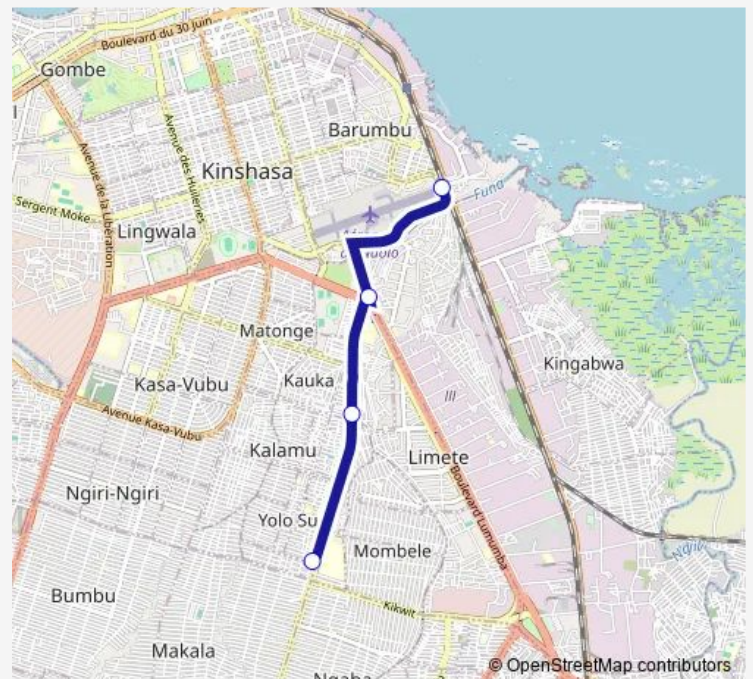

Bus Yolo Ezo_ TO _ Baramoto

[Go to website](#)

Direction

unknown — unknown

4 stops

[Open route schedule](#)

unknown

unknown

Friday 17:03

Saturday —

Sunday —

Route info

Direction: unknown

Stops: 4

Trip Duration: 0 hour 26 min

■ Yolo Ezo_ TO _ Baramoto

Direction

unknown — unknown

3 stops

[Open route schedule](#)

unknown

unknown

unknown

Route schedule