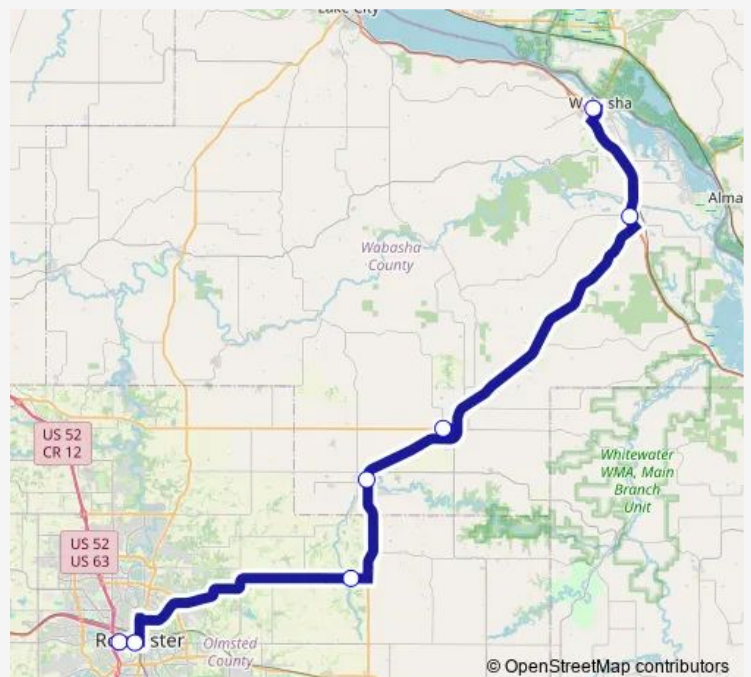

Bus Wabasha

[Go to website](#)

Direction

St. Mary's Hospital — Wabasha County Rd. 30-Old Fairgrounds

7 stops

[Open route schedule](#)

St. Mary's Hospital

3rd Ave. SW & 2nd St. SW (Midblock)

Tuesday 15:40

Wednesday 15:40

Thursday 15:40

Friday 15:40

Saturday —

Sunday —

Route info

Direction: St. Mary's Hospital

Stops: 7

Trip Duration: 1 hour 12 min

© OpenStreetMap contributors

Wabasha

Direction

Wabasha County Rd. 30-Old Fairgrounds — St. Mary's Hospital

7 stops

[Open route schedule](#)

Wabasha County Rd. 30-Old Fairgrounds

Kellogg Kwik Trip

Plainview St. Joachim's

Elgin Commuter Lot

Viola Thomas St. & Viola Rd.

3rd Ave. SW & 2nd St. SW (Midblock)

St. Mary's Hospital

Route schedule