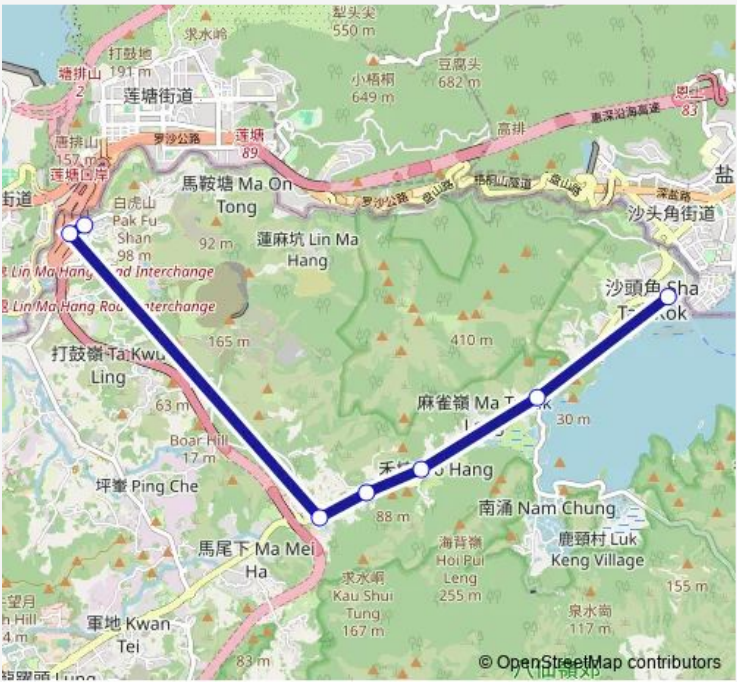

**Bus 55S SHA TAU KOK Public Transport Interchange - TA KWU Ling (Tsung Yuen HA) (Supplementary Service)**

[Go to website](#)

**Direction**  
 SHA TAU KOK PUBLIC TRANSPORT INTERCHANGE —  
 TA KWU LING (TSUNG YUEN HA)  
 7 stops  
[Open route schedule](#)

- SHA TAU KOK PUBLIC TRANSPORT INTERCHANGE
- SHA TAU KOK ROAD, LUK KENG ROAD
- SHA TAU KOK ROAD, SHEUNG WO HANG
- SHA TAU KOK ROAD, MAN UK PIN
- SHA TAU KOK ROAD, LOI TUNG
- HEUNG YUEN WAI BOUNDARY CONTROL POINT  
 PUBLIC TRANSPORT INTERCHANGE
- TA KWU LING (TSUNG YUEN HA)

**Route info**  
 Direction: SHA TAU KOK PUBLIC TRANSPORT INTERCHANGE  
 Stops: 7  
 Trip Duration: 0 hour 21 min

55S — SHA TAU KOK Public Transport Interchange - TA KWU Ling (Tsung Yuen HA) (Supplementary Service... **BusMaps**

## Route info

Direction: TA KWU LING (TSUNG YUEN HA)

Stops: 7

Trip Duration: 0 hour 21 min

55S Bus time schedules and route maps are available in an offline PDF at [busmaps.com](http://busmaps.com). Use the [busmaps.com](http://busmaps.com) website to see live bus times, train schedule or subway schedule, and step-by-step directions for all public transit in Tai Po