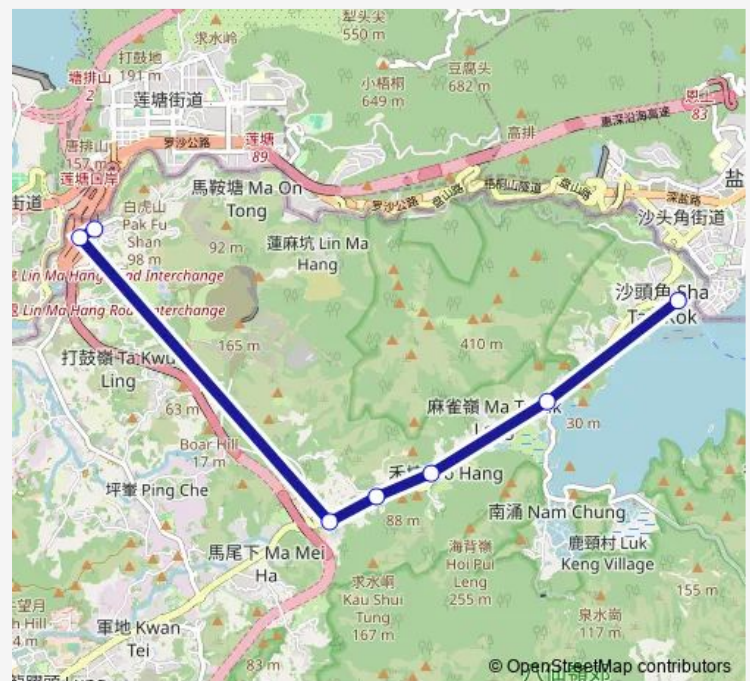

Saturday 09:30-17:30

Sunday 09:30-17:30

Route info

Direction: SHA TAU KOK Public Transport Interchange

Stops: 7

Trip Duration: 0 hour 21 min

Direction

TA KWU Ling (Tsung Yuen Ha) — SHA TAU KOK Public Transport Interchange

7 stops

[Open route schedule](#)

TA KWU Ling (Tsung Yuen Ha)

Heung Yuen WAI Boundary Control Point Public Transport Interchange

SHA TAU KOK Road, LOI Tung

SHA TAU KOK Road, MAN UK Pin

SHA TAU KOK Road, Sheung WO Hang

Thursday 07:35-17:25

Friday 07:35-17:25

Saturday 09:00-18:00

Sunday 09:00-18:00

Route info

Direction: TA KWU Ling (Tsung Yuen Ha)

Stops: 7

Trip Duration: 0 hour 21 min