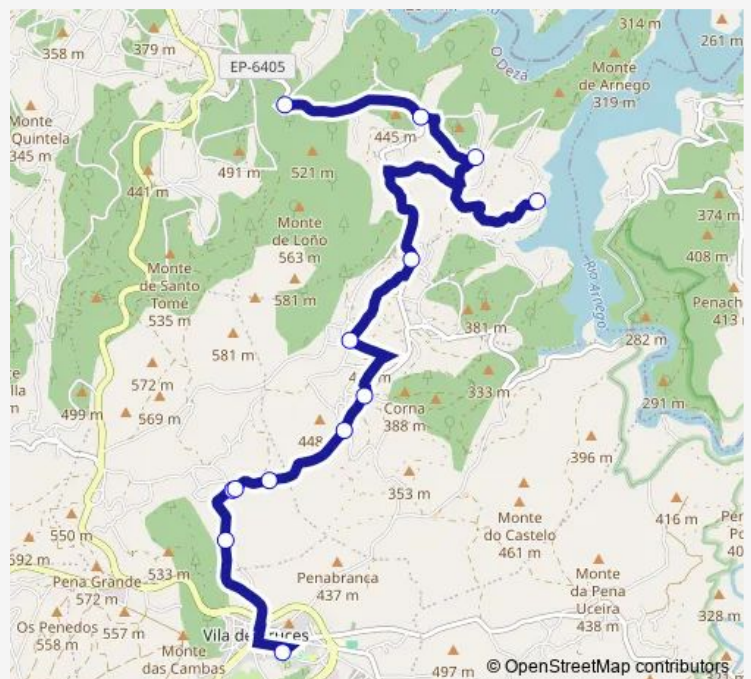

Thursday —

Friday 15:25

Saturday —

Sunday —

Route info

Direction: Ceip Nosa Señora da Pieda

Stops: 13

Trip Duration: 0 hour 29 min

■ XG863028 — IES Marco do Camballón-Camiño Novo (Ferry)

Direction

Camiño Novo (Ferry) — IES Marco do Camballón

14 stops

[Open route schedule](#)

Camiño Novo (Ferry)

Bustelo (Sobradelo)

Loño (Fonte)

Thursday —

Friday 08:10

Saturday —

Sunday —

Route info

Direction: Camiño Novo (Ferry)

Stops: 14

Trip Duration: 0 hour 35 min