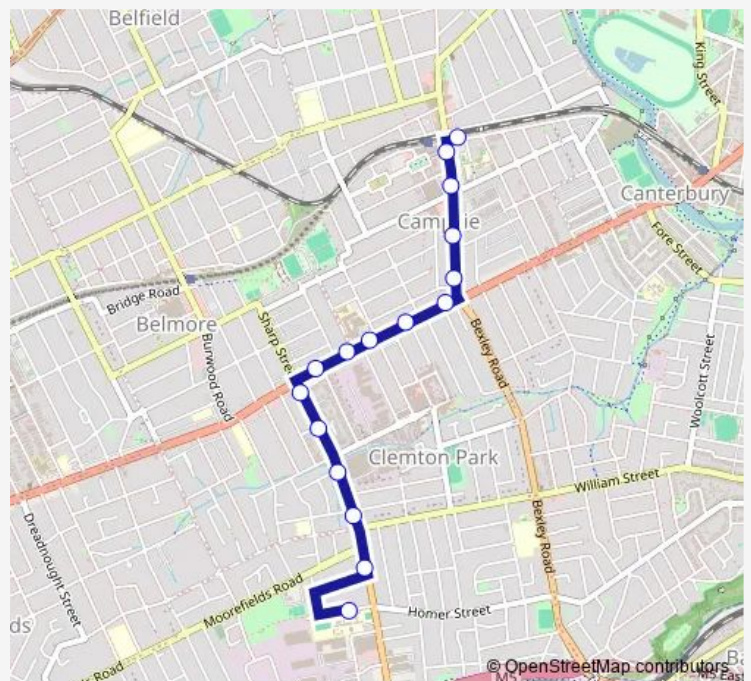

Canterbury Rd Opp Wade St

Canterbury Rd Opp Viccliffe Av

Beamish St Opp Dan's Corner

Beamish St Opp Unara St

Beamish St At Evaline St

Anzac Mall, Beamish St

Campsie Station, South Pde

Route schedule

Kingsgrove North High School, St Albans Rd — Campsie Station, South Pde

Monday	15:10
Tuesday	15:10
Wednesday	14:40
Thursday	15:10
Friday	15:10
Saturday	—
Sunday	—

Route info

Direction: Kingsgrove North High School, St Albans Rd

Stops: 16

Trip Duration: 0 hour 11 min

624s — Campsie Station to Kingsgrove Depot

## Direction

Beamish St Opp Anzac Mall — Kingsgrove Bus Depot,  
Richland St

15 stops

[Open route schedule](#)

Beamish St Opp Anzac Mall

Beamish St At Evaline St

Beamish St At Unara St

Dan's Corner, Beamish St