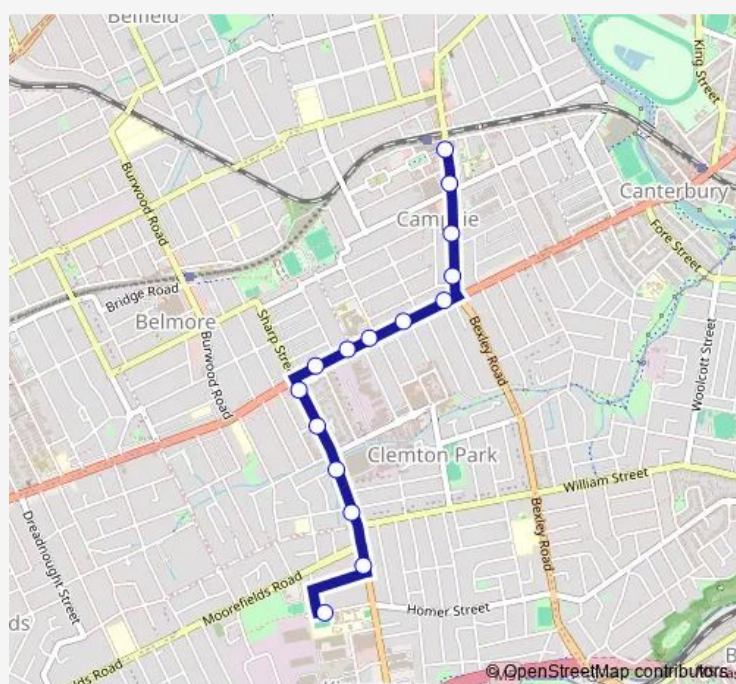

School Bus 624s Kingsgrove North High to Campsie Station

[Go to website](#)

Direction

Campsie Station, Beamish St, Stand C — Richland St Opp Kingsgrove North High School

14 stops

[Open route schedule](#)

- Campsie Station, Beamish St, Stand C
- Beamish St At Evaline St
- Beamish St At Unara St
- Dan's Corner, Beamish St
- Canterbury Rd At Viking St
- Canterbury Rd At Troy St
- Canterbury Rd Opp Canterbury Hospital
- Canterbury Rd At Chelmsford Av
- Kingsgrove Rd At Forbes Av
- Kingsgrove Rd At St Jude Cres
- Kingsgrove Rd After Harp St
- Kingsgrove Rd At Turton Av
- Kingsgrove Rd Opp Kingsgrove North High School
- Richland St Opp Kingsgrove North High School

Route schedule

Campsie Station, Beamish St, Stand C — Richland St Opp Kingsgrove North High School

Monday	08:25
Tuesday	08:25
Wednesday	08:25
Thursday	08:25
Friday	—
Saturday	—
Sunday	—

Route info

Direction: Campsie Station, Beamish St, Stand C

Stops: 14

Trip Duration: 0 hour 15 min

624s — Kingsgrove North High to Campsie Station

Direction

Kingsgrove North High School, St Albans Rd — Anzac Mall, Beamish St

15 stops

[Open route schedule](#)

Kingsgrove North High School, St Albans Rd

Monday 15:10

Tuesday 15:10

Wednesday 14:40

Thursday 15:10

Friday —

Saturday —

Sunday —

Route info