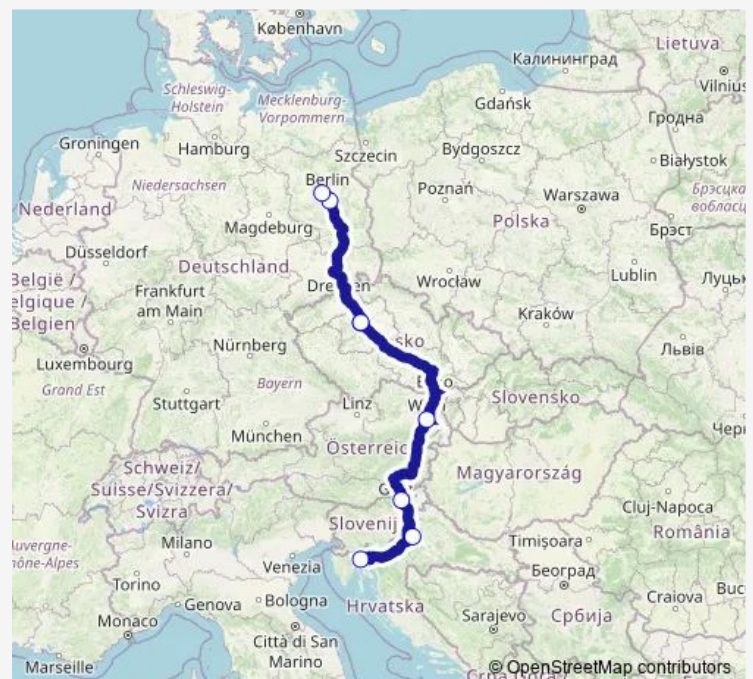

Maribor bus station

Vienna Erdberg (Busterminal Vib)

Praha hl.n.

Praha Florenc Úan

Flughafen Ber

Berlin ZOB [Fernbus]

**Route schedule**

Rijeka bus station — Berlin ZOB [Fernbus]

Monday 20:50

Tuesday 20:50

Wednesday 20:50

Thursday 20:50

Friday 20:50

Saturday 20:50

Sunday 20:50

**Route info**

Direction: Rijeka bus station

Stops: 8

Trip Duration: 17 hour 30 min

■ N958 — Rijeka - Prague - Berlin

Vienna Erdberg (Busterminal Vib)

Maribor bus station

Zagreb (bus station)

Rijeka bus station