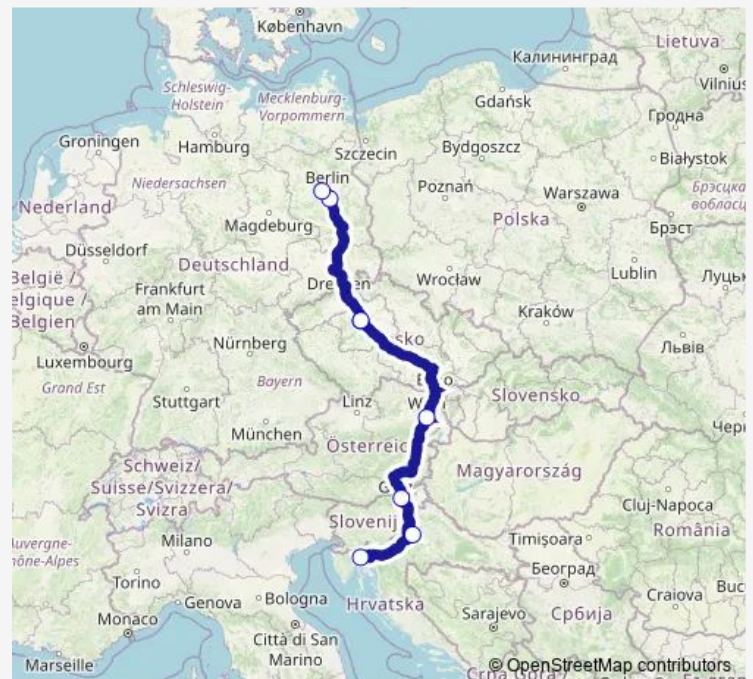

International Coach Service N958 Rijeka - Prague - Berlin

[Go to website](#)**Direction**

Rijeka bus station — Berlin ZOB [Fernbus]

8 stops

[Open route schedule](#)

Rijeka bus station

Zagreb (bus station)

Maribor bus station

Vienna Erdberg (Busterminal Vib)

Praha hl.n.

Praha Florenc Úan

Flughafen Ber

Berlin ZOB [Fernbus]

Route schedule

Rijeka bus station — Berlin ZOB [Fernbus]

Monday 20:50

Tuesday 20:50

Wednesday 20:50

Thursday 20:50

Friday 20:50

Saturday 20:50

Sunday 20:50

Route info

Direction: Rijeka bus station

Stops: 8

Trip Duration: 17 hour 30 min

■ N958 — Rijeka - Prague - Berlin

Direction

Berlin ZOB [Fernbus] — Rijeka bus station

8 stops

[Open route schedule](#)

Berlin ZOB [Fernbus]