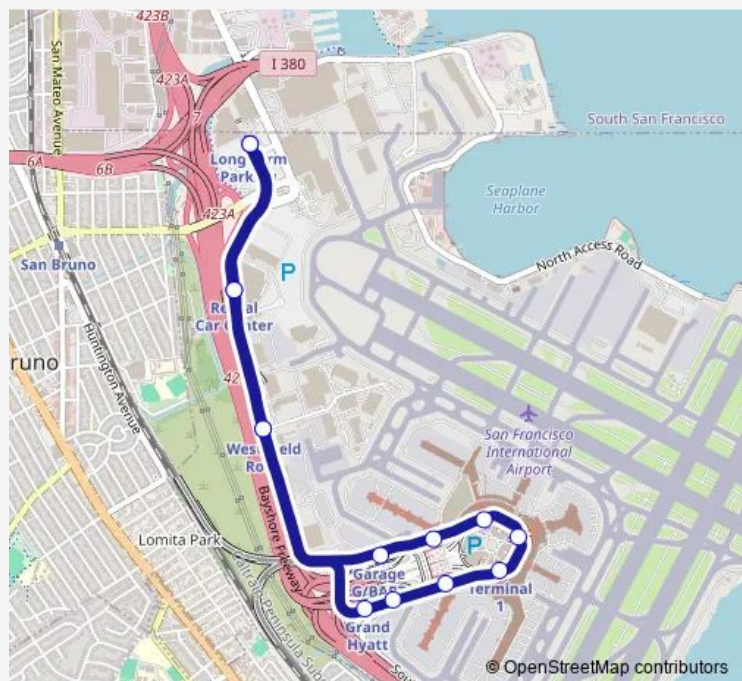

**Tram Blue Line SFO Airtrain Blue Line**

[Go to website](#)

**Direction**  
 Long-Term Parking — Long-Term Parking  
 14 stops  
[Open route schedule](#)

- Long-Term Parking
- Rental Car Center
- West Field Road
- Grand Hyatt at SFO
- Garage A
- International Terminal and A Gates
- Terminal 1
- Terminal 2
- Terminal 3
- International Terminal and G Gates
- Garage G and Bart
- West Field Road
- Rental Car Center
- Long-Term Parking

Route schedule  
 Long-Term Parking — Long-Term Parking

Monday	00:00-23:56
Tuesday	00:00-23:56
Wednesday	00:00-23:56
Thursday	00:00-23:56
Friday	00:00-23:56
Saturday	00:00-23:56
Sunday	00:00-23:56

Route info  
 Direction: Long-Term Parking  
 Stops: 14  
 Trip Duration: 0 hour 23 min