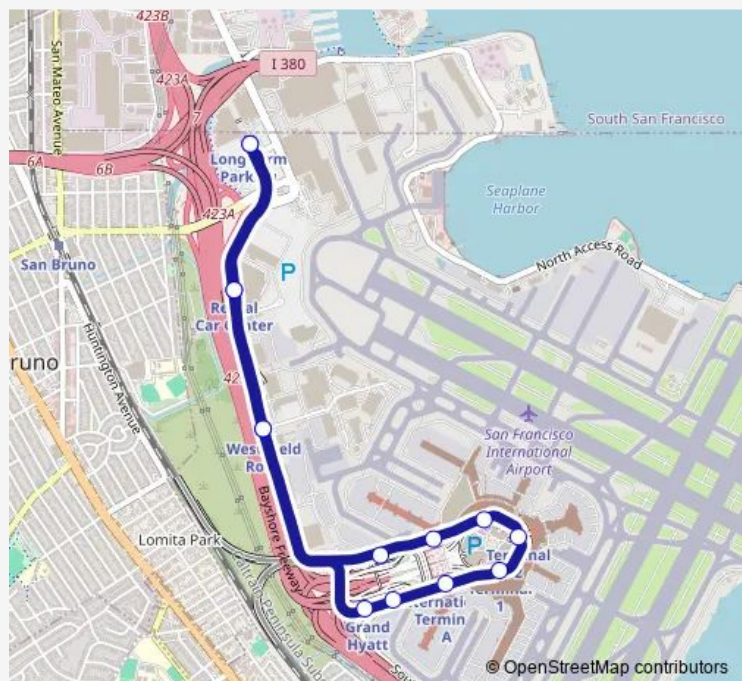

Tram Blue Line SFO Airtrain Blue Line

[Go to website](#)

Direction
 Long-Term Parking — Long-Term Parking
 14 stops
[Open route schedule](#)

- Long-Term Parking
- Rental Car Center
- West Field Road
- Grand Hyatt at Sfo
- Garage A
- International Terminal and A Gates
- Terminal 1
- Terminal 2
- Terminal 3
- International Terminal and G Gates
- Garage G and Bart
- West Field Road
- Rental Car Center
- Long-Term Parking

Route schedule
 Long-Term Parking — Long-Term Parking

Monday	00:00-23:56
Tuesday	00:00-23:56
Wednesday	00:00-23:56
Thursday	00:00-23:56
Friday	00:00-23:56
Saturday	00:00-23:56
Sunday	00:00-23:56

Route info
 Direction: Long-Term Parking
 Stops: 14
 Trip Duration: 0 hour 23 min