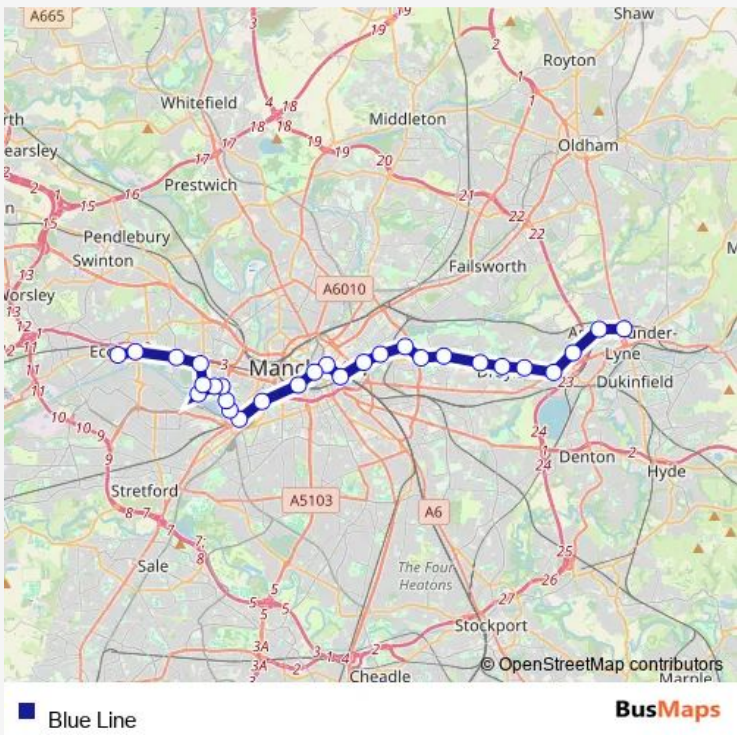

Tram Blue Line

[Go to website](#)

**Direction**  
 Eccles (Manchester Metrolink) — Ashton-Under-Lyne (Manchester Metrolink)  
 28 stops  
[Open route schedule](#)

- Eccles (Manchester Metrolink)
- Ladywell (Manchester Metrolink)
- Weaste (Manchester Metrolink)
- Langworthy (Manchester Metrolink)
- Broadway (Manchester Metrolink)
- Mediacityuk (Manchester Metrolink)
- Harbour City (Manchester Metrolink)
- Anchorage (Manchester Metrolink)
- Salford Quays (Manchester Metrolink)
- Exchange Quay (Manchester Metrolink)
- Pomona (Manchester Metrolink)
- Cornbrook (Manchester Metrolink)
- Deansgate-Castlefield (Manchester Metrolink)
- St Peter's Square (Manchester Metrolink)
- Piccadilly Gardens (Manchester Metrolink)
- Piccadilly (Manchester Metrolink)
- New Islington (Manchester Metrolink)
- Holt Town (Manchester Metrolink)
- Etihad Campus (Manchester Metrolink)
- Velopark (Manchester Metrolink)
- Clayton Hall (Manchester Metrolink)

**Route info**  
 Direction: Eccles (Manchester Metrolink)  
 Stops: 28  
 Trip Duration: 1 hour 8 min

Edge Lane (Manchester Metrolink)

Cemetery Road (Manchester Metrolink)

Droylsden (Manchester Metrolink)

## Route info

Direction: Victoria (Manchester Metrolink)

Stops: 16

Trip Duration: 0 hour 35 min