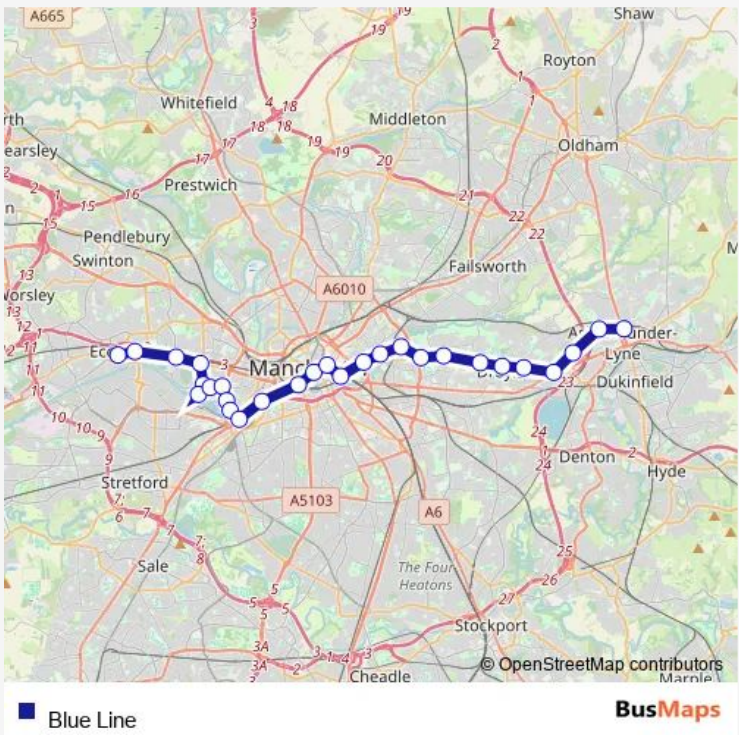

Tram Blue Line Media City - Ashton Under Lyne

[Go to website](#)

Direction
 Ashton-Under-Lyne (Manchester Metrolink) — Trafford Bar (Manchester Metrolink)

18 stops

[Open route schedule](#)

- Ashton-Under-Lyne (Manchester Metrolink)
- Ashton West (Manchester Metrolink)
- Ashton Moss (Manchester Metrolink)
- Audenshaw (Manchester Metrolink)
- Droylsden (Manchester Metrolink)
- Cemetery Road (Manchester Metrolink)
- Edge Lane (Manchester Metrolink)
- Clayton Hall (Manchester Metrolink)
- Velopark (Manchester Metrolink)
- Etihad Campus (Manchester Metrolink)
- Holt Town (Manchester Metrolink)
- New Islington (Manchester Metrolink)
- Piccadilly (Manchester Metrolink)
- Piccadilly Gardens (Manchester Metrolink)
- St Peter's Square (Manchester Metrolink)
- Deansgate-Castlefield (Manchester Metrolink)
- Cornbrook (Manchester Metrolink)
- Trafford Bar (Manchester Metrolink)

Route schedule
 Ashton-Under-Lyne (Manchester Metrolink) — Trafford Bar (Manchester Metrolink)

Monday	00:07-23:50
Tuesday	00:07-23:50
Wednesday	00:07-23:50
Thursday	00:07-23:50
Friday	00:20-23:56
Saturday	00:20-23:56
Sunday	00:14-23:55

Route info

Direction: Ashton-Under-Lyne (Manchester Metrolink)

Stops: 18

Trip Duration: 0 hour 42 min

Direction

Ashton-Under-Lyne (Manchester Metrolink) — Eccles (Manchester Metrolink)

28 stops

[Open route schedule](#)

Ashton-Under-Lyne (Manchester Metrolink)

Ashton West (Manchester Metrolink)

Ashton Moss (Manchester Metrolink)

Audenshaw (Manchester Metrolink)

Droylsden (Manchester Metrolink)

Cemetery Road (Manchester Metrolink)