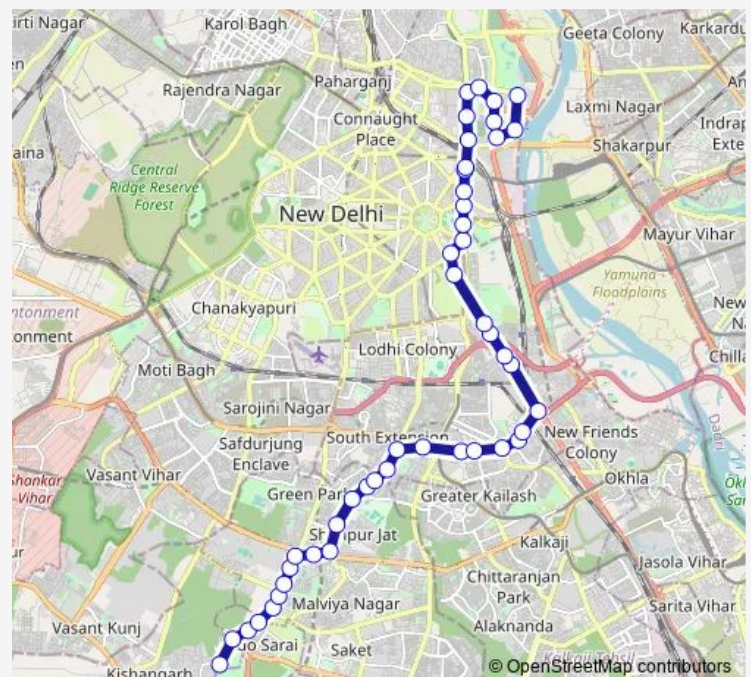

Gupta Market

Lajpat Nagar (Ring Road)

Lajpat Nagar Ring Road

Route schedule

Mehrauli Terminal — Delhi Sachivalaya (Rajghat Power House)

Monday 06:35-22:45

Tuesday 06:35-22:45

Wednesday 06:35-22:45

Thursday 06:35-22:45

Friday 06:35-22:45

Saturday 06:35-22:45

Sunday 06:35-22:45

Route info

Direction: Mehrauli Terminal

Stops: 45

Trip Duration: 1 hour 24 min