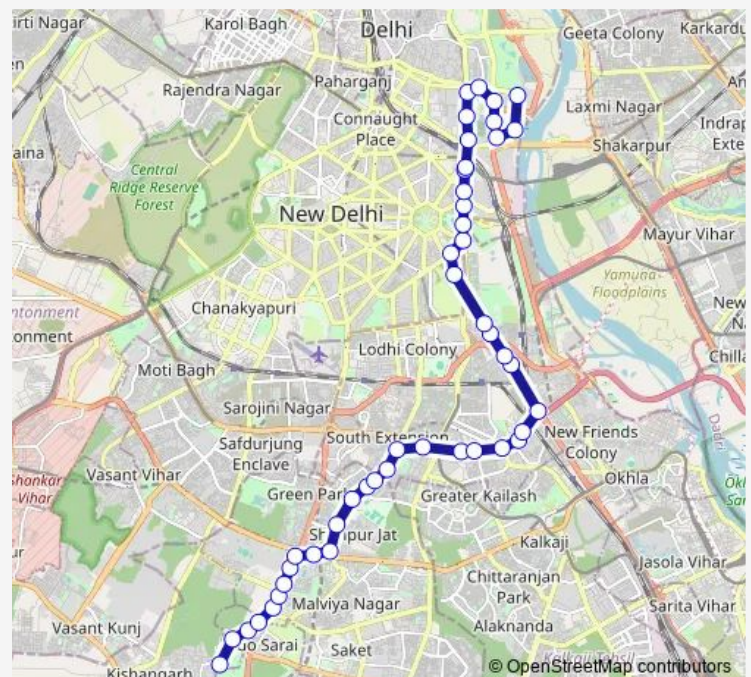

### Route schedule

Mehrauli Terminal — Delhi Sachivalaya (Rajghat Power House)

Monday 06:35-22:45

Tuesday 06:35-22:45

Wednesday 06:35-22:45

Thursday 06:35-22:45

Friday 06:35-22:45

Saturday 06:35-22:45

### Route info

Direction: Mehrauli Terminal

Stops: 45

Trip Duration: 1 hour 24 min

334down

PG DAV College / Sri Niwaspuri

Nehru Nagar

Ashram (Hari Nagar)