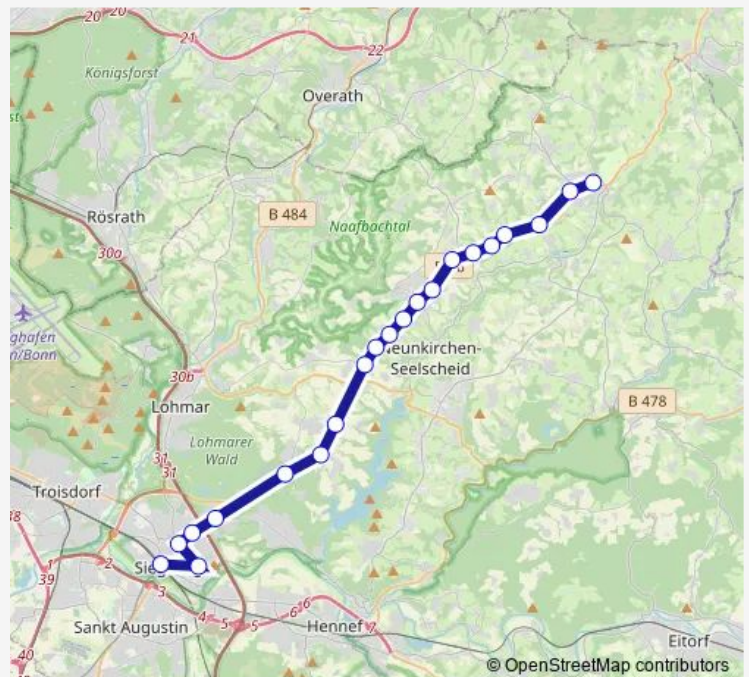

Siegburg Deichhaus Am Turm

Siegburg Bf

Route schedule

Much Rathaus — Siegburg Bf

Monday	05:03-01:03 ⁺¹
Tuesday	05:03-00:03 ⁺¹
Wednesday	05:03-01:03 ⁺¹
Thursday	05:03-01:03 ⁺¹
Friday	05:03-01:03 ⁺¹
Saturday	06:03-01:03 ⁺¹
Sunday	07:03-01:03 ⁺¹

Route info

Direction: Much Rathaus

Stops: 21

Trip Duration: 0 hour 37 min

Direction

Siegburg Bf — Much Rathaus

21 stops

[Open route schedule](#)