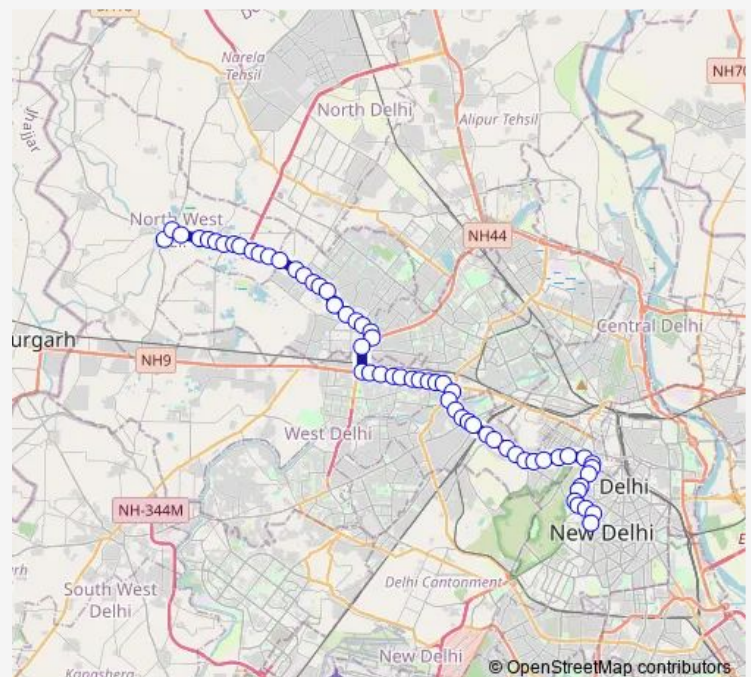

Thursday 06:00-17:22

Friday 06:00-17:22

Saturday 06:00-17:22

Sunday 06:00-17:22

Route info

Direction: Kanjhawala Village

Stops: 62

Trip Duration: 1 hour 55 min