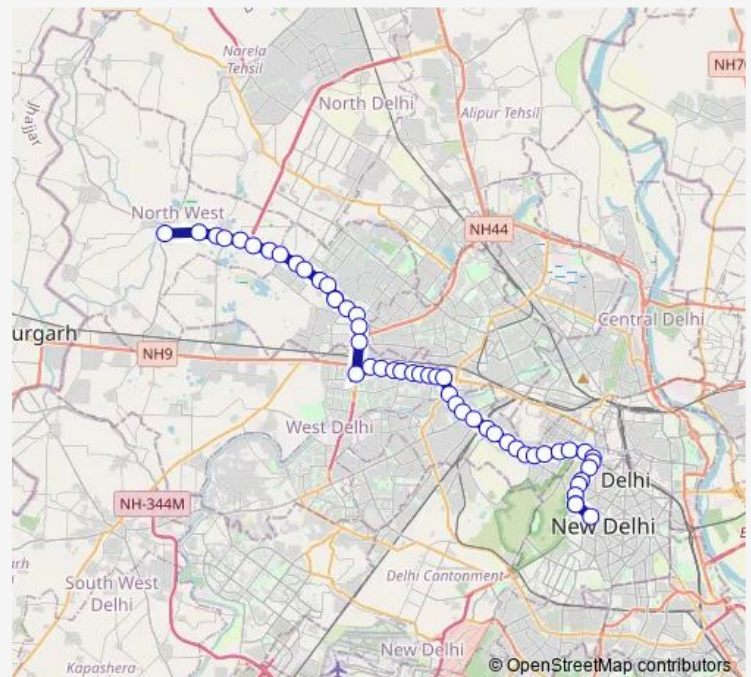

### Route schedule

Kanjhawala Village — Kendriya Terminal (Church Road)

Monday 05:05-18:17

Tuesday 05:05-18:17

Wednesday 05:05-18:17

Thursday 05:05-18:17

Friday 05:05-18:17

Saturday 05:05-18:17

### Route info

Direction: Kanjhawala Village

Stops: 51

Trip Duration: 1 hour 53 min

962down

BusMaps

New Multan Nagar

Ordinance Depot