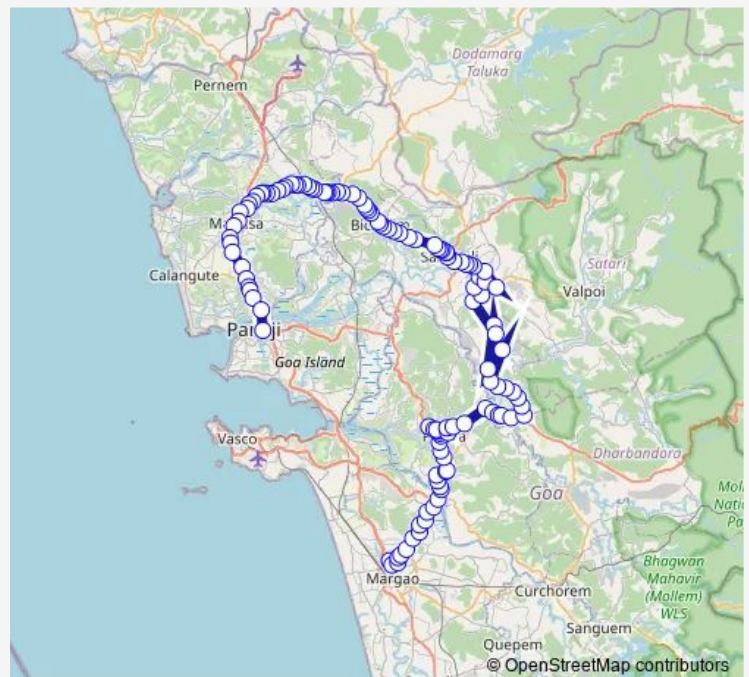

### Route schedule

Margao KTC Bus Stand — Panaji KTC Bus Stand

Monday 17:50

Tuesday 17:50

Wednesday 17:50

Thursday 17:50

Friday 17:50

Saturday 17:50

### Route info

Direction: Margao KTC Bus Stand

Stops: 118

Trip Duration: 3 hour 25 min

MRG115 — Margao - Panaji

Ponda Tisk

Old Bus Stand Ponda

Ponda Fire Station