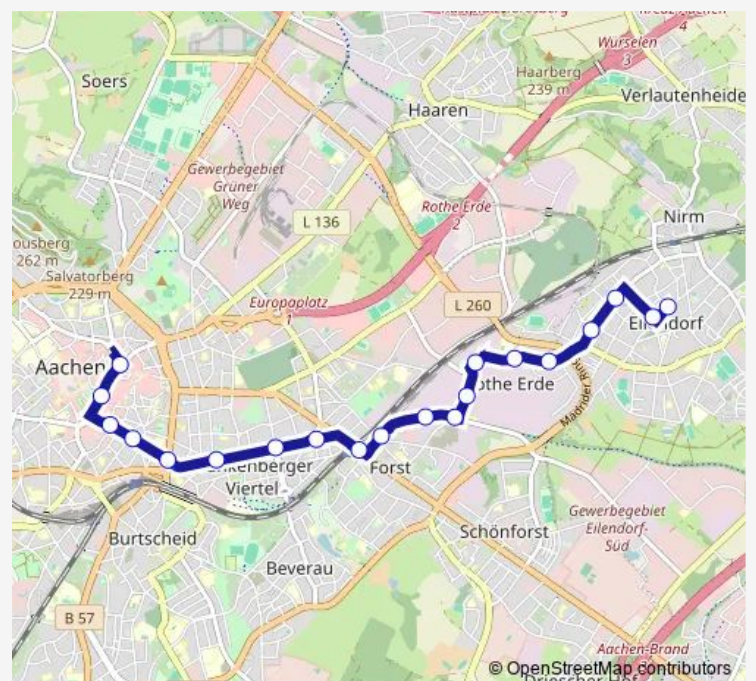

### Route schedule

Aachen, Bushof — Aachen, Eilendorf Rathaus

Monday

—

Tuesday

13:25

Wednesday

15:56

Thursday

—

Friday

13:25

Saturday

—

Sunday

—

### Route info

Direction: Aachen, Bushof

Stops: 20

Trip Duration: 0 hour 25 min

■ 7V — zusätzliche Einsatzwagen an Schultagen

7V Local Bus Service time schedules and route maps are available in an offline PDF at [busmaps.com](https://busmaps.com). Use the [busmaps.com](https://busmaps.com) website to see live bus times, train schedule or subway schedule, and step-by-step directions for all public transit in Aachen