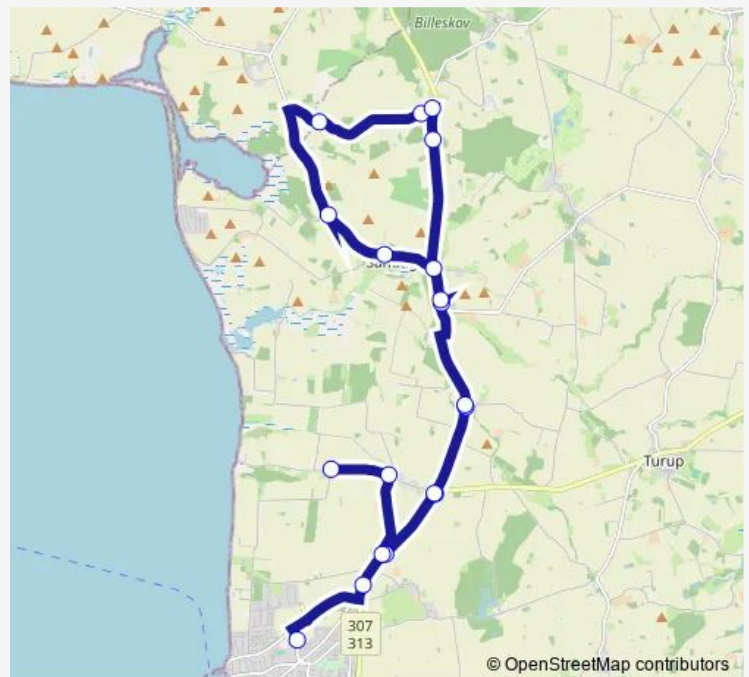

### Direction

Niels Kjærbyes Vej (Assens Kommune) — Aborg Mark (Assens Kommune)

19 stops

[Open route schedule](#)

Niels Kjærbyes Vej (Assens Kommune)

Zone 82 (Assens Kommune)

Bystævnevej (Assens Kommune)

Aborgvej (Assens Kommune)

Sandager (Assens Kommune)

Salbrovads skolen (Assens Kommune)

Mygindvej (Assens Kommune)

Aborgvej (Assens Kommune)

Bystævnevej (Assens Kommune)

Aborg (Assens Kommune)

Aborg Mark (Assens Kommune)

### Route schedule

Niels Kjærbyes Vej (Assens Kommune) — Aborg Mark (Assens Kommune)

Monday	—
Tuesday	—
Wednesday	—
Thursday	—
Friday	12:00
Saturday	—
Sunday	—

### Route info

Direction: Niels Kjærbyes Vej (Assens Kommune)

Stops: 19

Trip Duration: 0 hour 36 min

263E Bus time schedules and route maps are available in an offline PDF at [busmaps.com](https://busmaps.com). Use the [busmaps.com](https://busmaps.com) website to see live bus times, train schedule or subway schedule, and step-by-step directions for all public transit in Assens