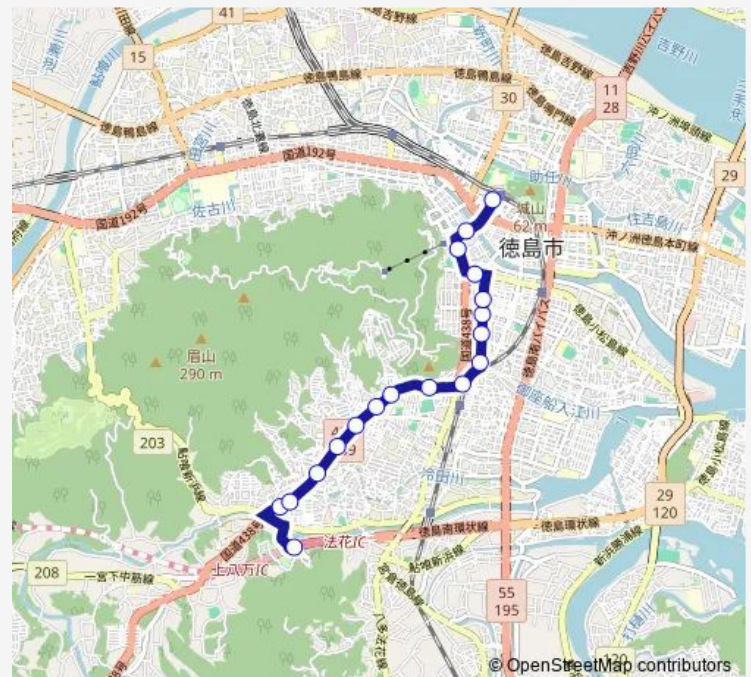

Route schedule

文化の森 — 徳島駅前 (降車専用)

Monday 08:15-20:40

Tuesday 08:15-20:40

Wednesday 08:15-20:40

Thursday 08:15-20:40

Friday 08:15-20:40

Saturday 06:50-20:40

Sunday 06:50-20:40

Route info

Direction: 文化の森

Stops: 18

Trip Duration: 0 hour 23 min

6 市原線

BusMaps

Direction