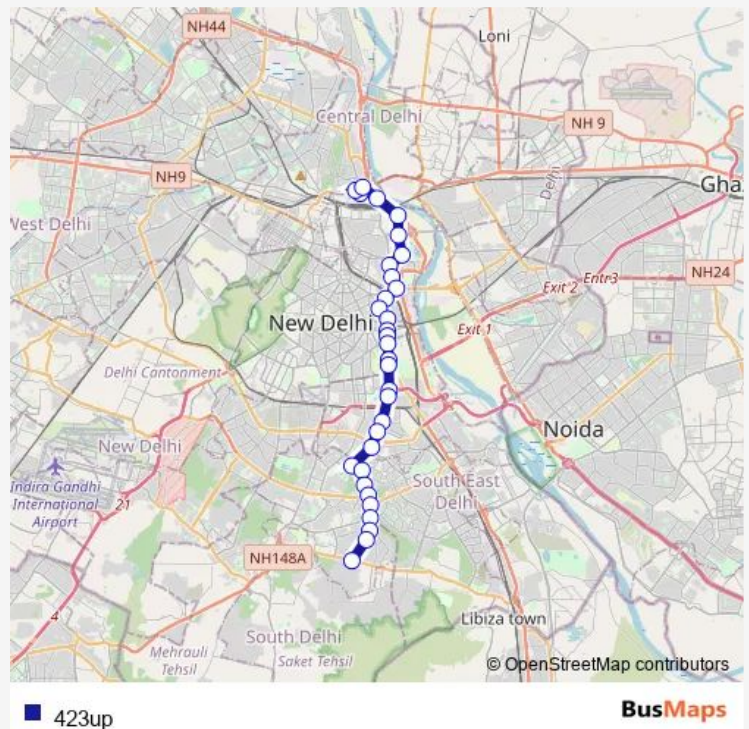

### Route schedule

Isbt Kashmere Gate Terminal — Ambedkar Nagar Terminal / Dipsar

Monday 07:25-17:10

Tuesday 07:25-17:10

Wednesday 07:25-17:10

Thursday 07:25-17:10

Friday 07:25-17:10

Saturday 07:25-17:10

### Route info

Direction: Isbt Kashmere Gate Terminal

Stops: 32

Trip Duration: 1 hour 21 min

■ 423up

Mckr Hospital

Central School (Mckr)

Sadiq Nagar