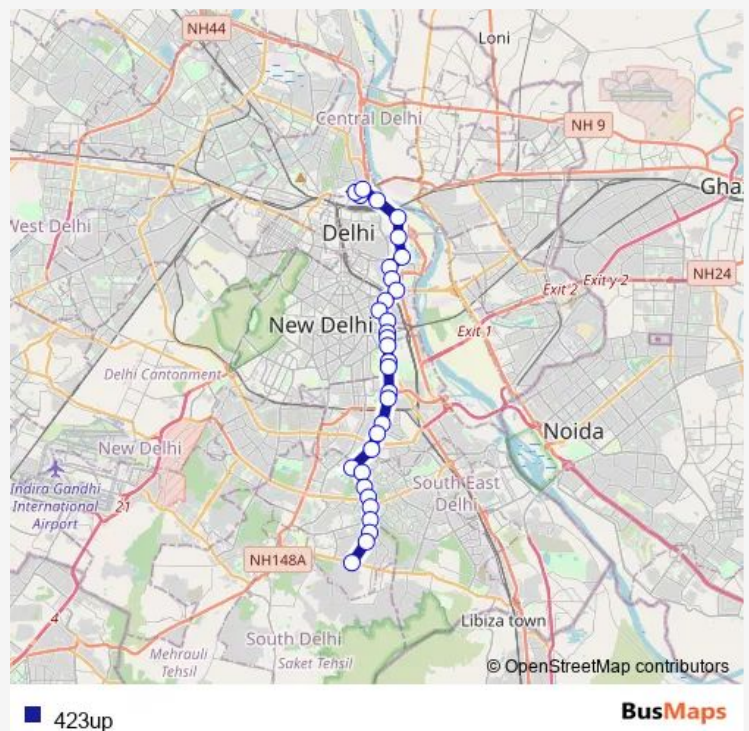

CGO Complex

Pant Nagar

Defence Colony (Lajpat Nagar Mtr Stn)

Route schedule

Isbt Kashmere Gate Terminal — Ambedkar Nagar Terminal / Dipsar

Monday 07:25-17:10

Tuesday 07:25-17:10

Wednesday 07:25-17:10

Thursday 07:25-17:10

Friday 07:25-17:10

Saturday 07:25-17:10

Sunday 07:25-17:10

Route info

Direction: Isbt Kashmere Gate Terminal

Stops: 32

Trip Duration: 1 hour 21 min