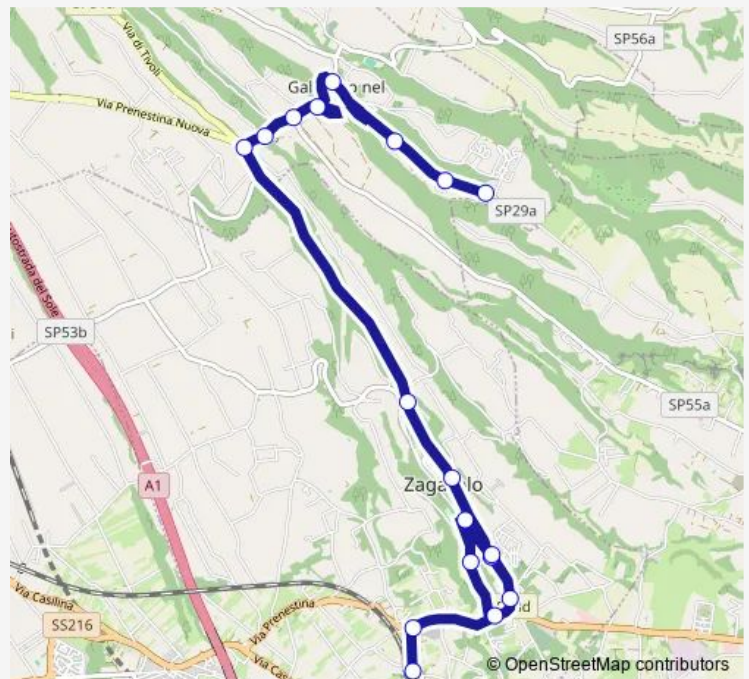

**Route schedule**

Zagarolo | Stazione FS # f14568 — Gallicano | Viale Aldo Moro # f12111

Monday 15:25-18:15

Tuesday 15:25-18:15

Wednesday —

Thursday 15:25-18:15

Friday 15:25-18:15

Saturday 15:25-18:15

Sunday —

**Route info**

Direction: Zagarolo | Stazione FS # f14568

Stops: 18

Trip Duration: 0 hour 25 min

Zagarolo FS - Gallicano nel Lazio # Gz607a

Bus time schedules and route maps are available in an offline PDF at [busmaps.com](https://busmaps.com). Use the [busmaps.com](https://busmaps.com) website to see live bus times, train schedule or subway schedule, and step-by-step directions for all public transit in Galliciano nel Lazio