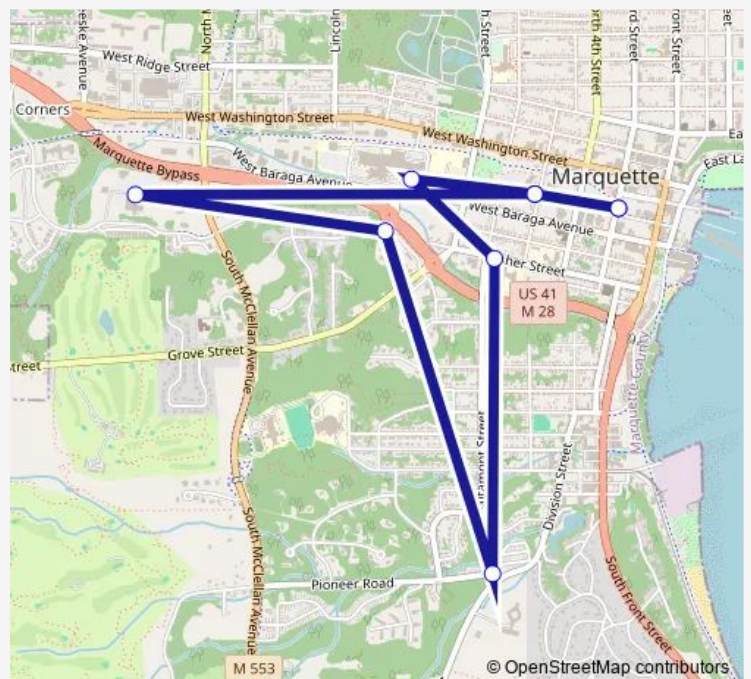

### Direction

Marq-Tran Transfer Station — Marq-Tran Transfer Station

9 stops

[Open route schedule](#)

Marq-Tran Transfer Station

Snowberry

Uphs Hospital

Jacobetti

Pioneer Rd.

Norlite

Econo Foods

Snowberry

Marq-Tran Transfer Station

### Route schedule

Marq-Tran Transfer Station — Marq-Tran Transfer Station

Monday 06:05-18:05

Tuesday 06:05-18:05

Wednesday 06:05-18:05

Thursday 06:05-18:05

Friday 06:05-18:05

Saturday 09:05-16:05

### Route info

Direction: Marq-Tran Transfer Station

Stops: 9

Trip Duration: 0 hour 30 min

South Bus time schedules and route maps are available in an offline PDF at [busmaps.com](https://busmaps.com). Use the [busmaps.com](https://busmaps.com) website to see live bus times, train schedule or subway schedule, and step-by-step directions for all public transit in Marquette