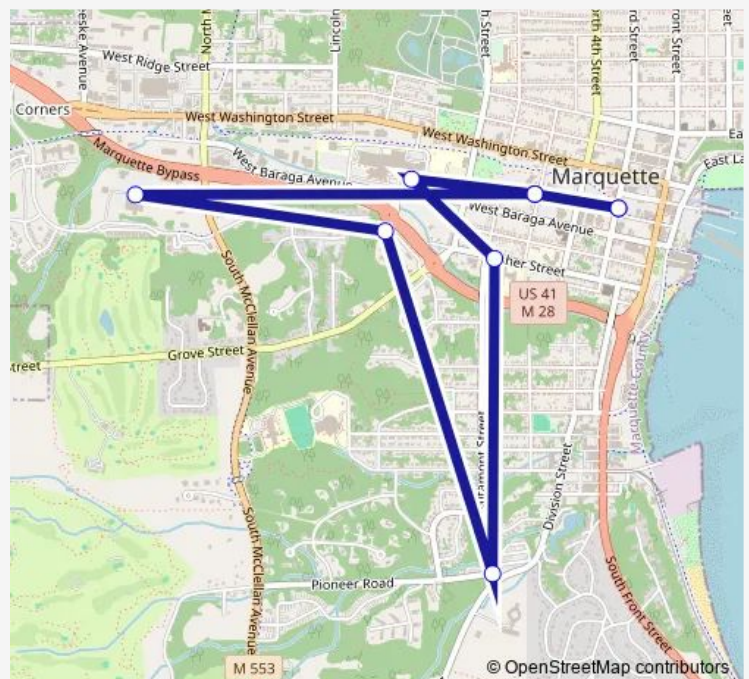

Direction

Marq-Tran Transfer Station — Marq-Tran Transfer Station

9 stops

[Open route schedule](#)

Marq-Tran Transfer Station

Snowberry

Uphs Hospital

Jacobetti

Pioneer Rd.

Norlite

Econo Foods

Snowberry

Marq-Tran Transfer Station

Route schedule

Marq-Tran Transfer Station — Marq-Tran Transfer Station

Monday 06:05-18:05

Tuesday 06:05-18:05

Wednesday 06:05-18:05

Thursday 06:05-18:05

Friday 06:05-18:05

Saturday 09:05-16:05

Sunday —

Route info

Direction: Marq-Tran Transfer Station

Stops: 9

Trip Duration: 0 hour 30 min

South Bus time schedules and route maps are available in an offline PDF at busmaps.com. Use the busmaps.com website to see live bus times, train schedule or subway schedule, and step-by-step directions for all public transit in Marquette