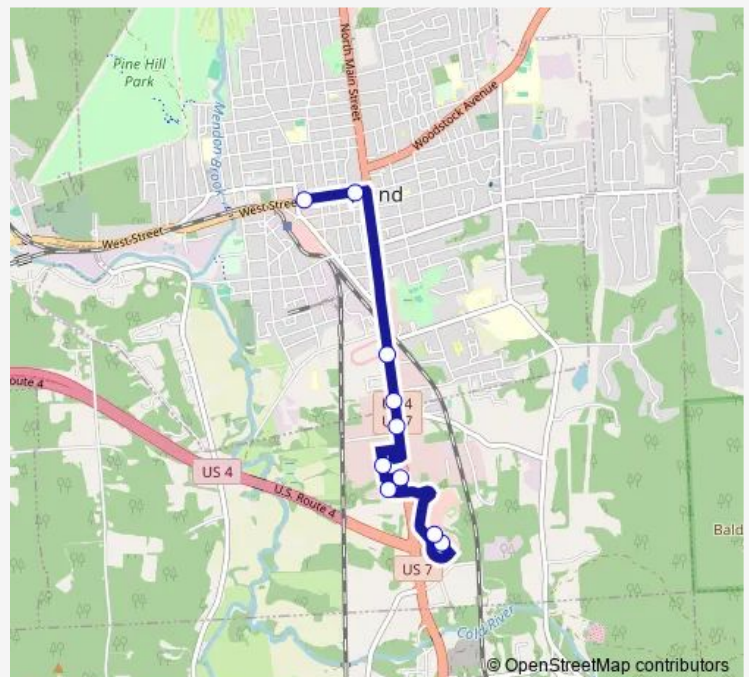

Direction

Rutland Multi-Modal Transit Center — Diamond Run Mall

10 stops

[Open route schedule](#)

Rutland Multi-Modal Transit Center

Court Square

Fair Grounds

Quality Inn

Randbury Rd.

Green Mountain Plaza

Farrell Rd. & Cop John Dr.

Cortina Inn

Sears - Diamond Run Mall

Diamond Run Mall

Route schedule

Rutland Multi-Modal Transit Center — Diamond Run Mall

Monday 08:00-16:30

Tuesday 08:00-16:30

Wednesday 08:00-16:30

Thursday 08:00-16:30

Friday 08:00-16:30

Saturday 08:00-16:30

Sunday —

Route info

Direction: Rutland Multi-Modal Transit Center

Stops: 10

Trip Duration: 0 hour 14 min

Direction

Diamond Run Mall — Rutland Multi-Modal Transit Center

8 stops

[Open route schedule](#)

Diamond Run Mall