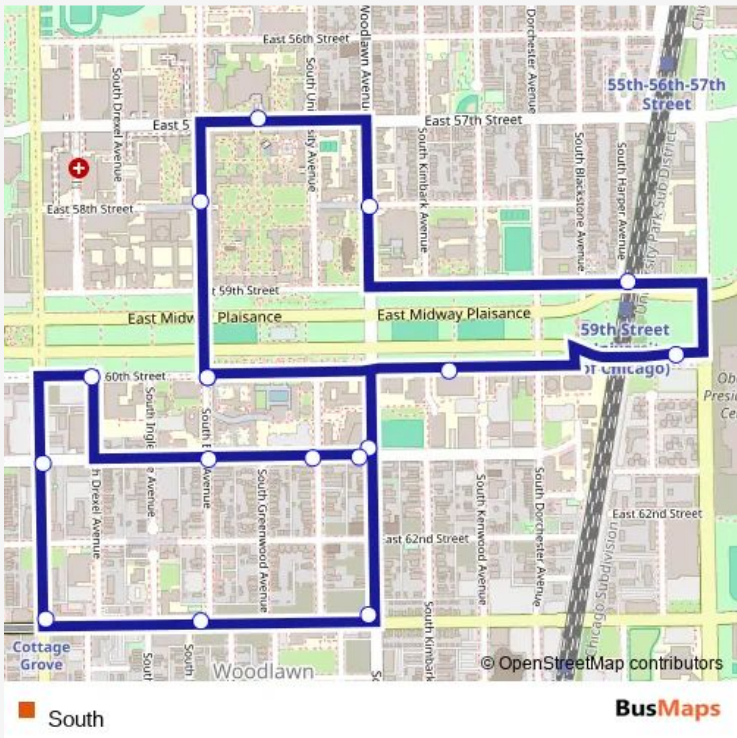

Direction
 60th St. & Ellis (SE Corner) — 60th St. & Ellis (SE Corner)
 17 stops
[Open route schedule](#)

- 60th St. & Ellis (SE Corner)
- Woodlawn Ave & 61st St
- 63rd & Woodlawn
- 63rd & Ellis
- Cottage Grove & 63rd
- Cottage & 61st
- Logan Center
- South Campus Resident Hall
- 61st Street & University
- 61st St & Woodlawn Ave
- Keller Center Eb
- Stony Island Parking Lot
- 59th St & Metra
- Booth School
- Regenstein Library (N)
- Levi Hall (W)
- 60th St. & Ellis (SE Corner)

Route schedule
 60th St. & Ellis (SE Corner) — 60th St. & Ellis (SE Corner)

Monday	00:00-23:30
Tuesday	00:00-23:30
Wednesday	00:00-23:30
Thursday	00:00-23:30
Friday	00:00-23:30
Saturday	00:00-23:30
Sunday	00:00-23:30

Route info
 Direction: 60th St. & Ellis (SE Corner)
 Stops: 17
 Trip Duration: 0 hour 25 min

South Bus time schedules and route maps are available in an offline PDF at busmaps.com. Use the busmaps.com website to see live bus times, train schedule or subway schedule, and step-by-step directions for all public transit in Chicago