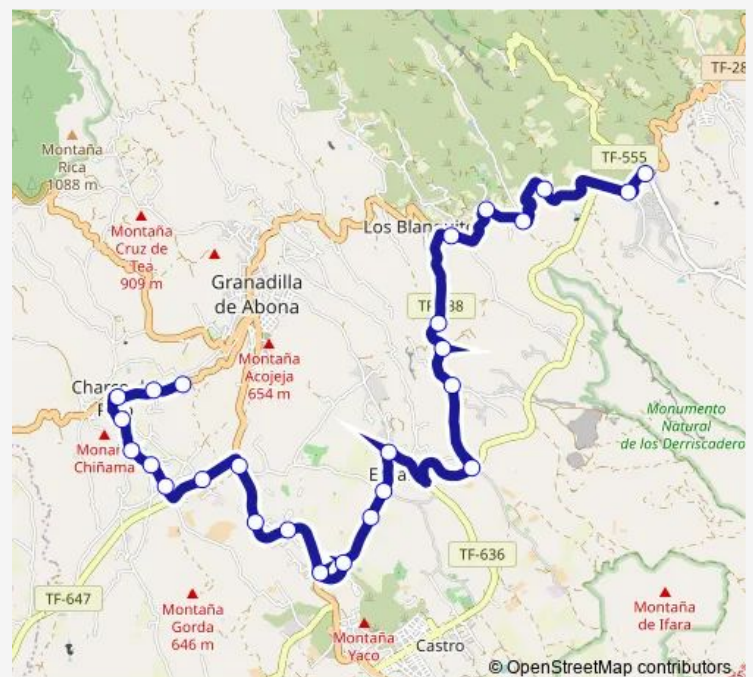

Friday 14:30

Saturday —

Sunday —

Route info

Direction: Instituto DE Granadilla

Stops: 12

Trip Duration: 0 hour 30 min

463 — Granadilla-LOS Blanquitos-Chimiche

Friday 07:15

Saturday —

Sunday —

Route info

Direction: Chimiche

Stops: 26

Trip Duration: 0 hour 32 min

Direction

EL Pinito (T)

Mocán

Lomo Grande

Suarez

Route schedule

Granadilla (T) — Chimiche

Monday 14:05

Tuesday 14:05

Wednesday 14:05

Thursday 14:05

Friday 14:05

Saturday —

Sunday —

Route info

Direction: Granadilla (T)

Stops: 27