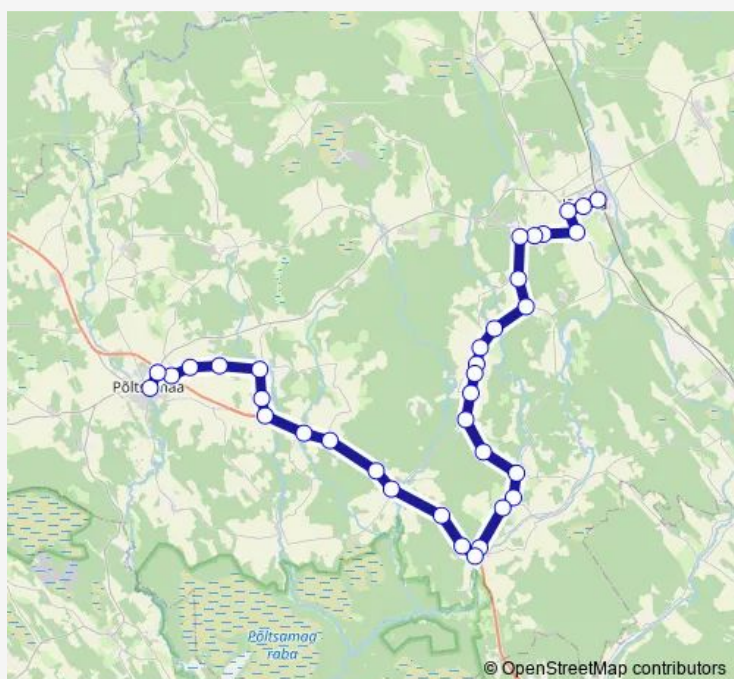

Route schedule

Jõgeva — Põltsamaa

Monday	14:20
Tuesday	14:20
Wednesday	14:20
Thursday	14:20
Friday	14:20
Saturday	14:20
Sunday	—

Route info

Direction: Jõgeva

Stops: 35

Trip Duration: 1 hour 3 min

Puurmani rist

Kaarli

Pikknurme

Puraviku

Laanesaare

Neanurme

Kaliküla

Kruusakünka

Lustivere