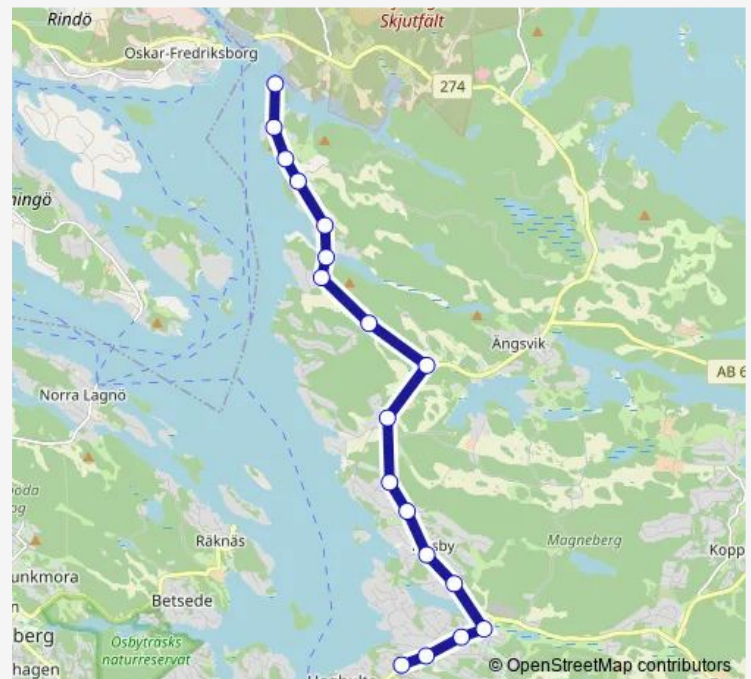

### Route schedule

Sandö brygga — Siggesta Värmdö

Monday 07:03

Tuesday 07:03

Wednesday 07:03

Thursday 07:03

Friday 07:03

Saturday —

### Route info

Direction: Sandö brygga

Stops: 14

Trip Duration: 0 hour 16 min