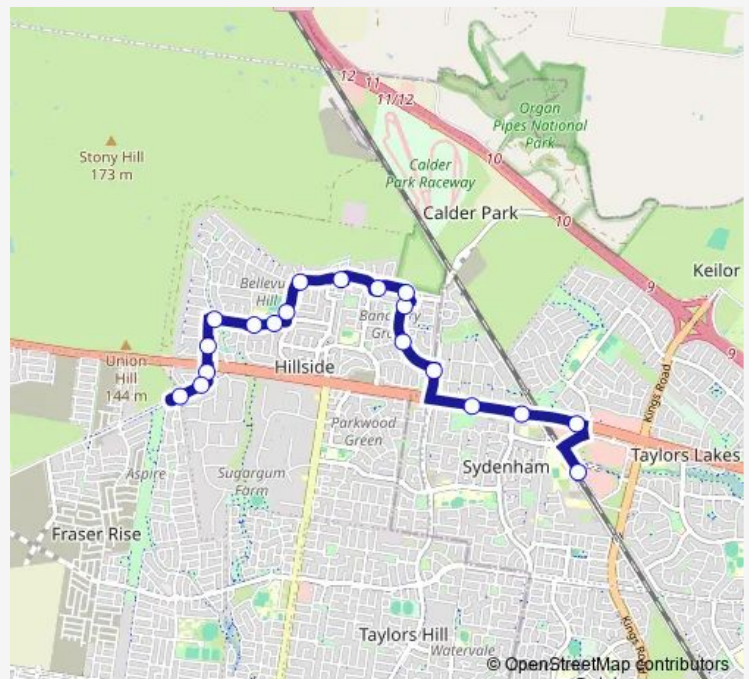

Bellevue Bvd/Wattle Valley Dr (Hillside)

The Regency/Wattle Valley Dr (Hillside)

King Dr/The Regency (Hillside)

Sunningdale Dr/Sanctuary Rd (Hillside)

Aspire Bvd/Beattys Rd (Hillside)

Sanctuary Rd/Beattys Rd (Hillside)

**Route schedule**

Watergardens Station/Watergardens Circuit Rd (Taylors Lakes) — Sanctuary Rd/Beattys Rd (Hillside)

Monday	05:45-21:46
Tuesday	05:45-21:46
Wednesday	05:45-21:46
Thursday	05:45-21:46
Friday	05:45-21:46
Saturday	06:22-21:47
Sunday	08:18-21:47

**Route info**

Direction: Watergardens Station/Watergardens Circuit Rd (Taylors Lakes)

Stops: 19

Trip Duration: 0 hour 20 min

463 — Hillside - Watergardens

## Direction

Sanctuary Rd/Beattys Rd (Hillside) — Watergardens Station/Watergardens Circuit Rd (Taylors Lakes)

18 stops

[Open route schedule](#)

Sanctuary Rd/Beattys Rd (Hillside)

King Dr/The Regency (Hillside)