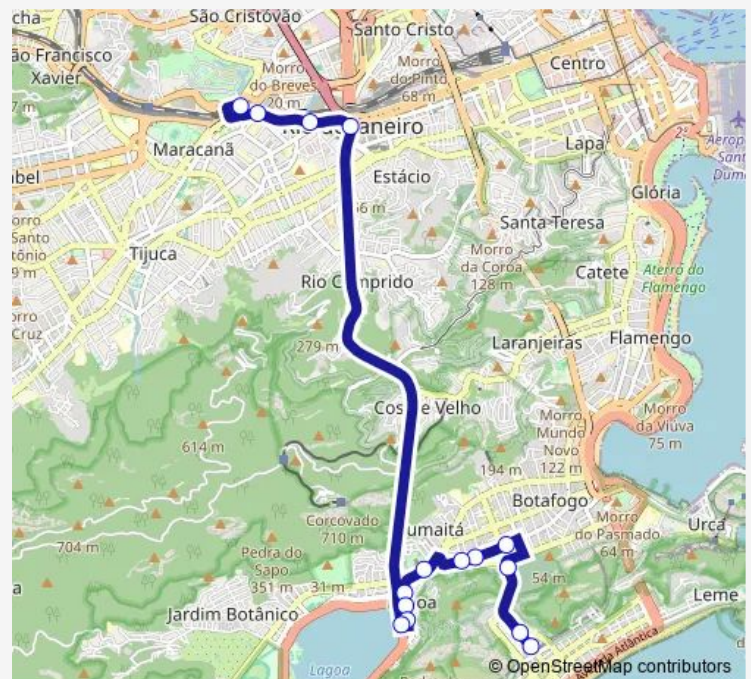

Praça Serzedelo Corrêa

Siqueira Campos

Nossa Senhora de Copacabana

Barata Ribeiro

Metrô Siqueira Campos

Route schedule

Ponto Final: São Cristóvão : Linha 463 — Metrô Siqueira Campos

Monday 00:00

Tuesday 00:00

Wednesday 00:00

Thursday 00:00

Friday 00:00

Saturday 00:00

Sunday 00:00

Route info

Direction: Ponto Final: São Cristóvão : Linha 463

Stops: 15

Trip Duration: 0 hour 27 min

463 — São Cristóvão - Copacabana

Direction

Metrô Siqueira Campos — Ponto Final: São Cristóvão :
Linha 463

15 stops

[Open route schedule](#)

Metrô Siqueira Campos

Monday 00:00

Tuesday 00:00

Wednesday 00:00

Thursday 00:00

Friday 00:00

Saturday 00:00

Sunday 00:00

Route info