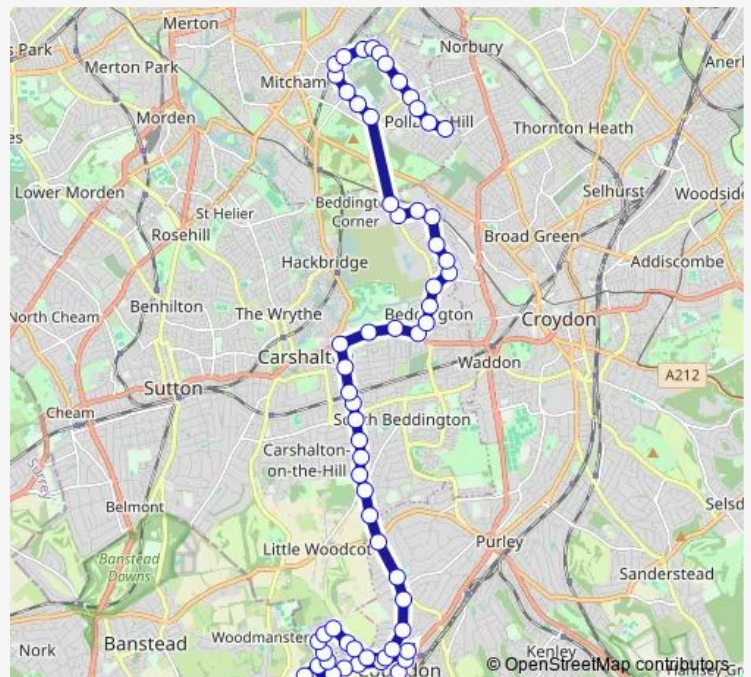

Coomber Way / Beddington Lane

Therapia Lane Tram Depot

Therapia Lane Tram Stop

Beddington Farm Road Sorting Office

Valley Park Retail Park

Route schedule

South Lodge Avenue / Yorkshire Road — Coulsdon South

Monday 00:00-23:30

Tuesday 00:00-23:30

Wednesday 00:00-23:30

Thursday 00:00-23:30

Friday 00:00-23:30

Saturday 00:00-23:30

Sunday 00:00-23:30

Route info

Direction: South Lodge Avenue / Yorkshire Road

Stops: 64

Trip Duration: 0 hour 51 min

463 — Coulsdon South - The Mount - Wallington - Beddington - Mitcham Eastfields - Pollards Hill

Marlowe Way

Beddington / Asda