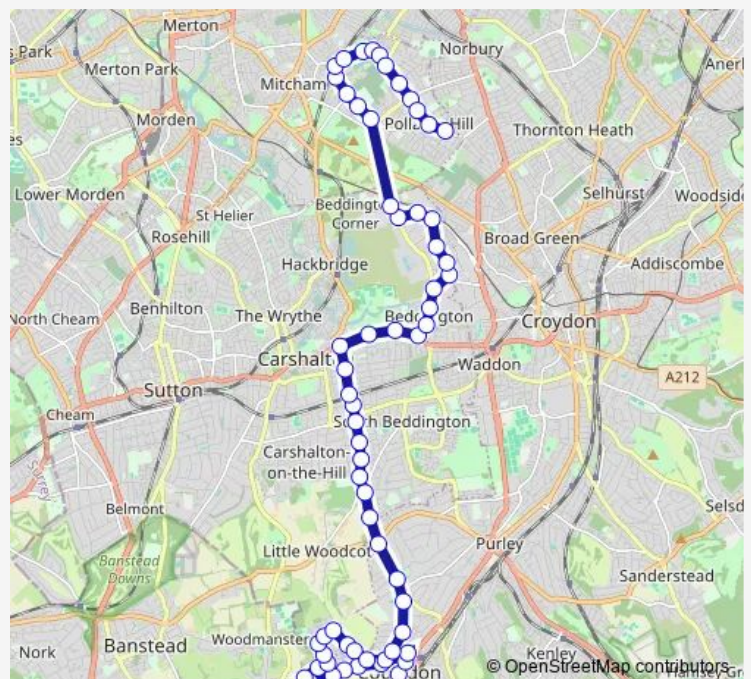

Coomber Way / Beddington Lane

Therapia Lane Tram Depot

Therapia Lane Tram Stop

Beddington Farm Road Sorting Office

Valley Park Retail Park

Route schedule

South Lodge Avenue / Yorkshire Road — Coulsdon South

Monday 00:00-23:30

Tuesday 00:00-23:30

Wednesday 00:00-23:30

Thursday 00:00-23:30

Friday 00:00-23:30

Saturday 00:00-23:30

Sunday 00:00-23:30

Route info

Direction: South Lodge Avenue / Yorkshire Road

Stops: 64

Trip Duration: 1 hour 4 min

463 — Coulsdon South - The Mount - Wallington - Beddington - Mitcham Eastfields - Pollards Hill

Marlowe Way

Beddington / Asda