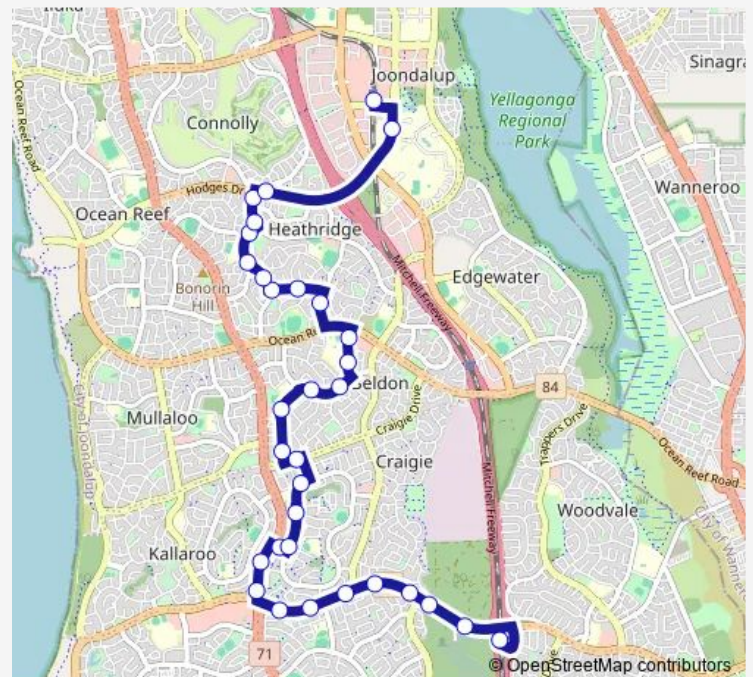

Camberwarra Dr After Coral St

Camberwarra Dr After Albion St

Camberwarra Dr After Barradine Wy

Craigie Dr After Barwon Rd

Gradient Wy After Craigie Dr

Gradient Wy Beldon Shopping Centre

Gradient Wy After Cutter Cr

Gradient Wy After Tasman Rd

Gwendoline Dr Belridge Secondary Coll

Gwendoline Dr Before Ocean Reef Rd

Route schedule

Whitfords Stn Stand 7 — Joondalup Stn Stand 1

Monday	06:02-19:16
Tuesday	06:02-19:16
Wednesday	06:02-19:16
Thursday	06:02-19:16
Friday	06:02-19:16
Saturday	07:14-19:44
Sunday	—

Route info

Direction: Whitfords Stn Stand 7

Stops: 32

Trip Duration: 0 hour 25 min

Admiral Gr After Sloop Pl

Peninsula Av After Sail Tce

Peninsula Av After Diemen Ct

Poseidon Rd After Penguin Cl

Route info

Direction: Joondalup Stn Stand 6

Stops: 33

Trip Duration: 0 hour 26 min

Whitfords Av After Marmion Av

Whitfords Av Opposite Alexander Rd

Whitfords Av Before Eddystone Av

Whitfords Av After Eddystone Av