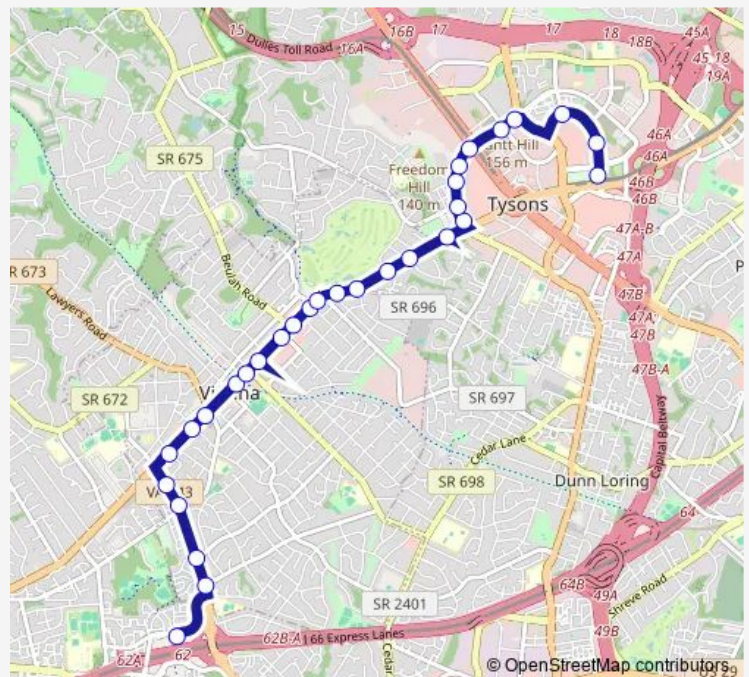

Chain Bridge Rd and Horse Shoe D

Chain Bridge Rd and Horse Shoe D

Old Courthouse Rd and Chain Bridge Rd

Route schedule

Vienna Metro North Bay F — Tysons Corner Metro

Monday 05:05-23:00

Tuesday 05:05-23:00

Wednesday 05:05-23:00

Thursday 05:05-23:00

Friday 05:05-23:00

Saturday 06:00-23:00

Sunday 07:00-20:00

Route info

Direction: Vienna Metro North Bay F

Stops: 30

Trip Duration: 0 hour 27 min

463 — Maple Avenue - Tysons

Old Courthouse Rd and Old Courthouse Rd

Gosnell Rd and Raglan Rd

Gosnell Rd and Tyspring St

Gosnell Rd and Leesburg Pike

Westpark Dr and Greensboro Dr

Westpark Dr and International Dr

Saturday 06:30-22:30

Sunday 07:30-20:30

Route info

Direction: Tysons Corner Metro

Stops: 28

Trip Duration: 0 hour 24 min

Nutley St and Tapawingo Rd

Nutley @ Kingsley