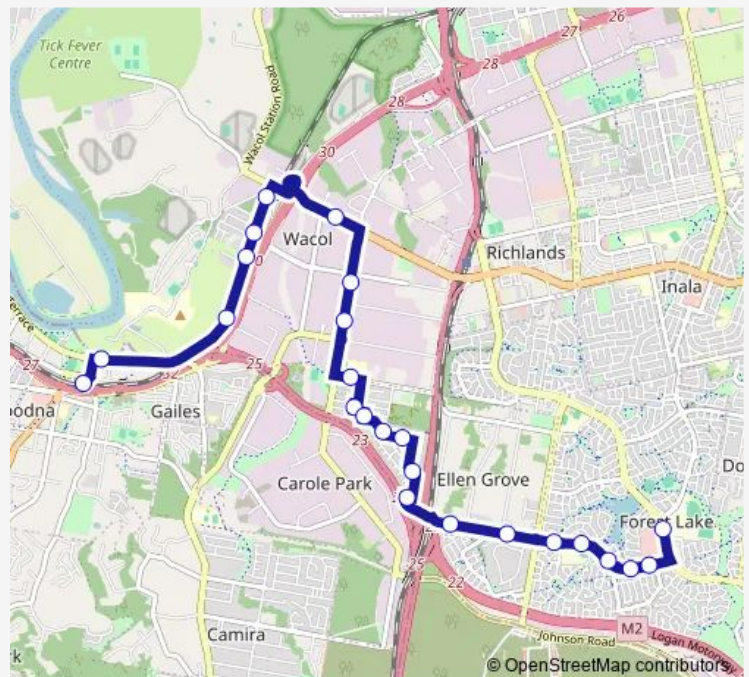

Roxwell St at Lovat Street

Grand Ave West near Centennial Way

Grand Ave at Grand Avenue School

Grand Ave at Grand Avenue Lake

Route schedule

Goodna station, stop A — Forest Lake Shops

Monday 06:30-20:10

Tuesday 06:30-20:10

Wednesday 06:30-20:10

Thursday 06:30-20:10

Friday 06:30-20:10

Saturday —

Sunday —

Route info

Direction: Goodna station, stop A

Stops: 24

Trip Duration: 0 hour 24 min

463 — Forest Lake Village - Goodna Station

Grand Ave at Grand Avenue Cascade

Grand Ave East near Ascot Ave

Forest Lake Shops

Direction

Forest Lake Bvd at Forest Lake Shops — Goodna station, stop A

24 stops

[Open route schedule](#)

Forest Lake Bvd at Forest Lake Shops

Grand Ave East near Ascot Ave

Grand Ave at Grand Avenue Cascade

Grand Ave at Grand Avenue Lake

Grand Ave at Grand Avenue School

Grand Ave West near Centennial Way