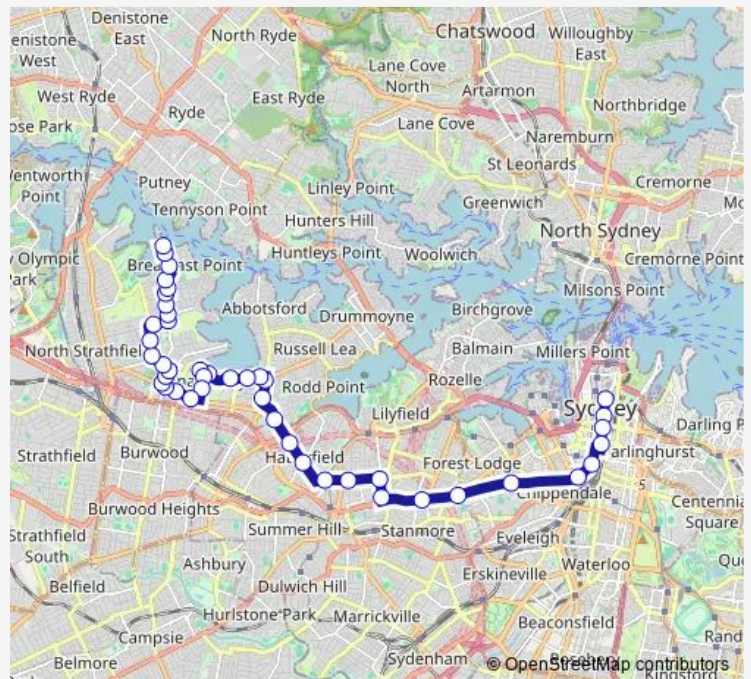

Great North Rd At Garfield St

Great North Rd Opp Rodd Rd

Lyons Rd West At West St

Lyons Rd West At Scott St

### Route schedule

Martin Place Station, Castlereagh St, Stand G — Whittaker St At Tennyson Rd

Monday 16:32-18:42

Tuesday 16:32-18:42

Wednesday 16:32-18:42

Thursday 16:32-18:42

Friday 16:32-18:42

Saturday —

### Route info

Direction: Martin Place Station, Castlereagh St, Stand G

Stops: 44

Trip Duration: 1 hour 8 min

Lyons Rd West At William St

Lyons Rd West At Regatta Rd

Bayview Rd After Lyons Rd West

Bayview Rd At Noongah Pl