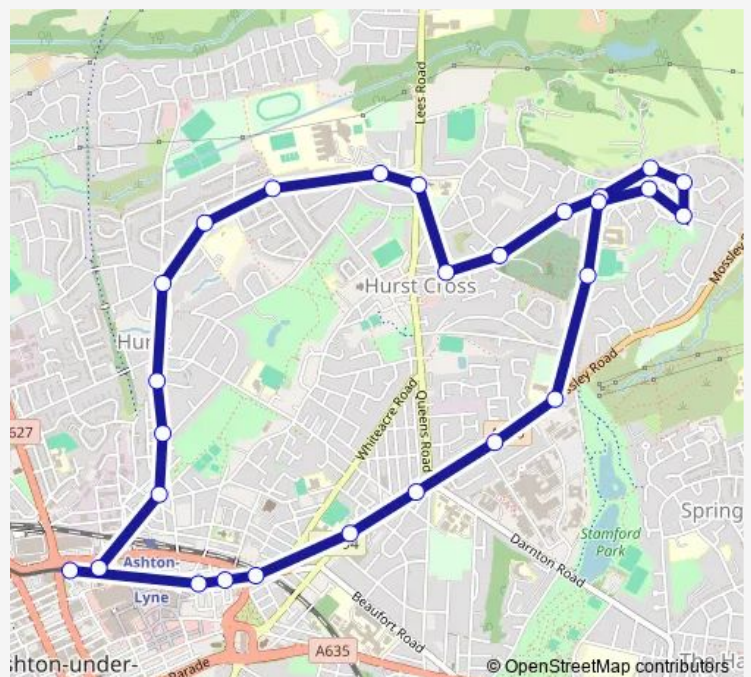

### Direction

Ashton-under-Lyne Interchange — Ashton-under-Lyne Interchange

26 stops

[Open route schedule](#)

Ashton-under-Lyne Interchange

Lord Street

Miller Street

Smallshaw Lane

Broadoak Hotel

Laburnum Avenue

Coronation Road

Oakfold Avenue

St Christopher's Road

Springfield Street

Hurst Cemetery

Grange Park Avenue

### Route schedule

Ashton-under-Lyne Interchange — Ashton-under-Lyne Interchange

Monday 06:33-23:27

Tuesday 06:33-23:27

Wednesday 06:33-23:27

Thursday 06:33-23:27

Friday 06:33-23:27

Saturday 06:33-23:27

### Route info

Direction: Ashton-under-Lyne Interchange

Stops: 26

Trip Duration: 0 hour 28 min

336 — Ashton - Ashton Circular

Neal Avenue

Crickets Lane

Glebe Street