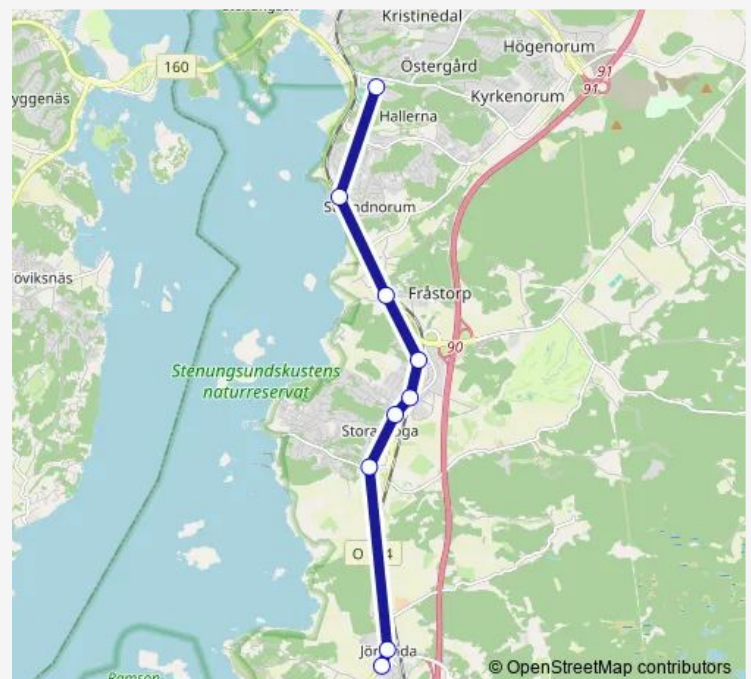

### Direction

Jörlanda Skola — Nösnesskolan

9 stops

[Open route schedule](#)

Jörlanda Skola

Jörlanda

Stora Högaskolan

Stora Höga

Stora Höga station

Berg

Strandkärr

Strandnorum

Nösnesskolan

### Route schedule

Jörlanda Skola — Nösnesskolan

Monday 07:55-08:05

Tuesday 07:55-08:05

Wednesday 07:55-08:05

Thursday 07:55-08:05

Friday 07:55-08:05

Saturday —

### Route info

Direction: Jörlanda Skola

Stops: 9

Trip Duration: 0 hour 18 min