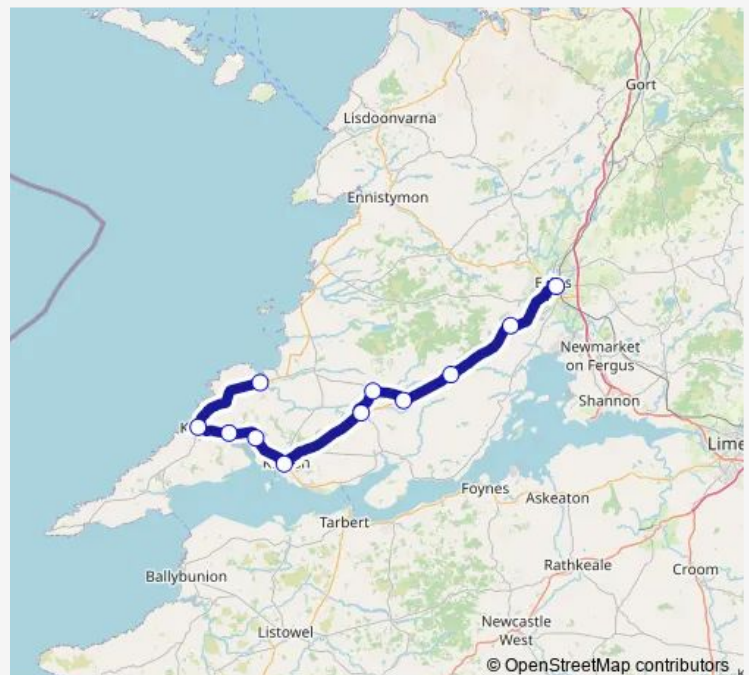

Kilrush

Lack West

Kilmihil

Knockalough

Gortygeeheen

Darragh North

Ennis Station

### Route schedule

Doonbeg — Ennis Station

Monday 06:05-19:30

Tuesday 06:05-19:30

Wednesday 06:05-19:30

Thursday 06:05-19:30

Friday 06:05-19:30

Saturday 06:05-19:30

### Route info

Direction: Doonbeg

Stops: 11

Trip Duration: 1 hour 19 min

336 — Limerick - Ennis - Kilrush - Kilkee

**Direction**

Ennis Station — Doonbeg

11 stops