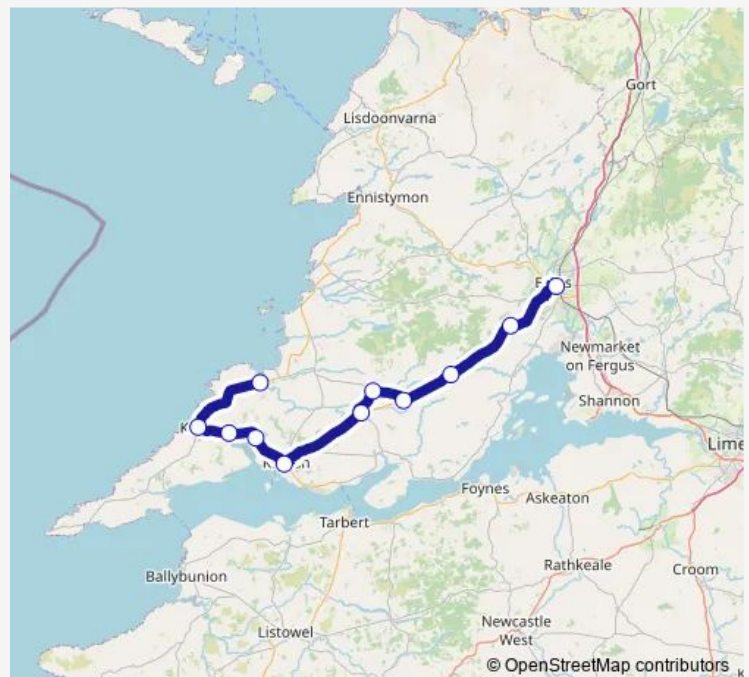

Saturday 06:05-19:30

Sunday 08:15-18:30

Route info

Direction: Doonbeg

Stops: 11

Trip Duration: 1 hour 19 min

336 — Limerick - Ennis - Kilrush - Kilkee

Direction

Ennis Station — Doonbeg

11 stops

[Open route schedule](#)

Ennis Station

Darragh North

Gortygeeheen

Knockalough

Kilmihil