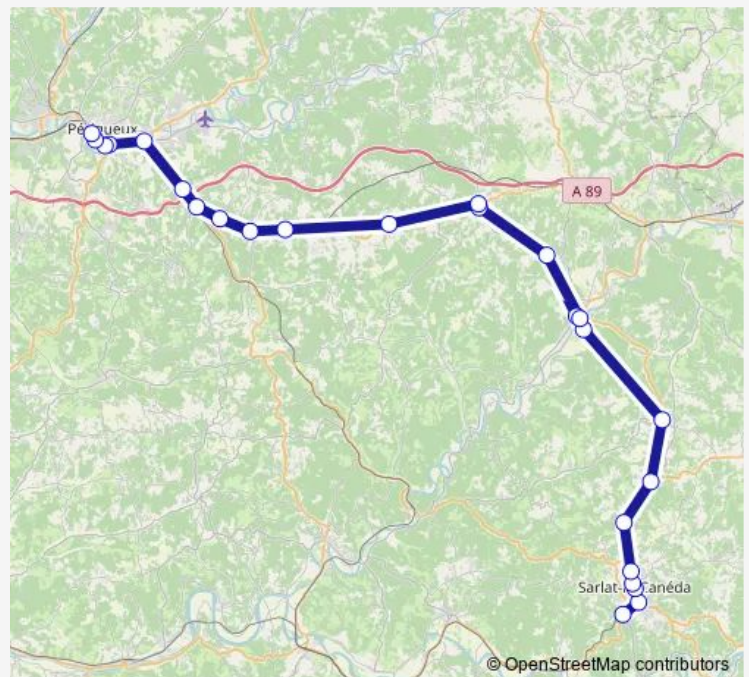

### Route schedule

LR Sarlat-Lycée Pré de Cordy — LR Perigueux-Lycée Claveille(1)

|           |             |
|-----------|-------------|
| Monday    | 05:42-06:53 |
| Tuesday   | 06:20-06:53 |
| Wednesday | 06:20-06:53 |
| Thursday  | 06:20-06:53 |
| Friday    | 06:20-06:53 |
| Saturday  | —           |
| Sunday    | —           |

### Route info

Direction: LR Sarlat-Lycée Pré de Cordy

Stops: 24

Trip Duration: 1 hour 58 min

LR Perigueux-Place Tourny

LR Perigueux-Lycée Pablo Picasso

LR Perigueux-Lycée Claveille(1)

## Route info

Direction: LR Perigueux-Place Tourny (2)

Stops: 21

Trip Duration: 1 hour 45 min