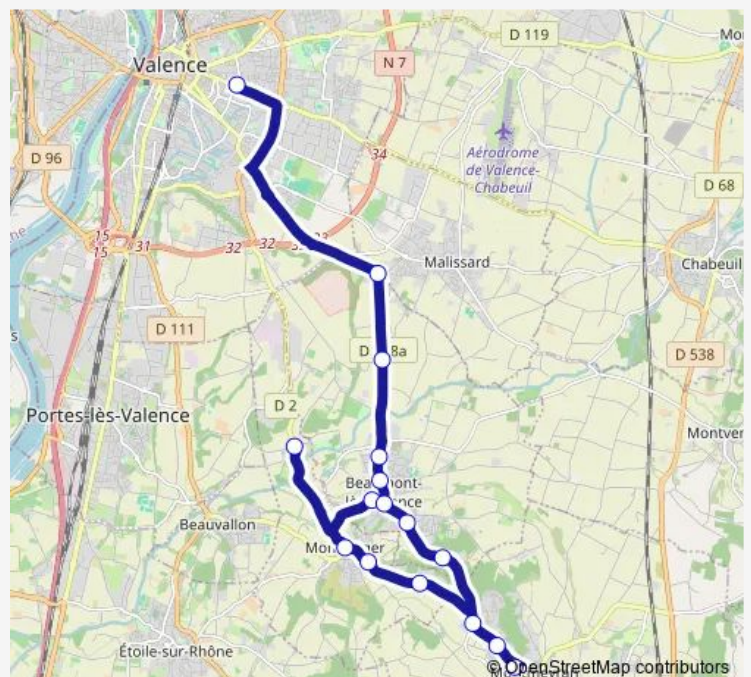

## Bus 336 Ligne 300

[Go to website](#)

### Direction

Valence Montplaisir — Monteleger Ime

16 stops

[Open route schedule](#)

Valence Montplaisir

3 Buches

LES Quarts

LES Chirons

### Route schedule

Valence Montplaisir — Monteleger Ime

Monday —

Tuesday —

Wednesday 12:10

Thursday —

Friday —

Saturday —

### Route info

Direction: Valence Montplaisir

Stops: 16

Trip Duration: 0 hour 34 min

336 — Ligne 300

BusMaps

336 Bus time schedules and route maps are available in an offline PDF at [busmaps.com](https://busmaps.com). Use the [busmaps.com](https://busmaps.com) website to see live bus times, train schedule or subway schedule, and step-by-step directions for all public transit in Valence